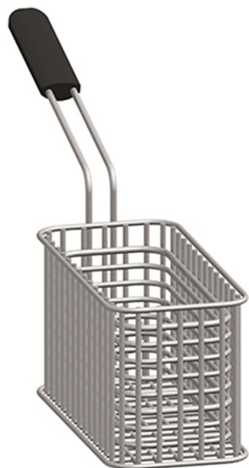

SPECIFICHE TECNICHE

Larghezza: 310 mm

Profondità: 97 mm

Altezza: 100 mm