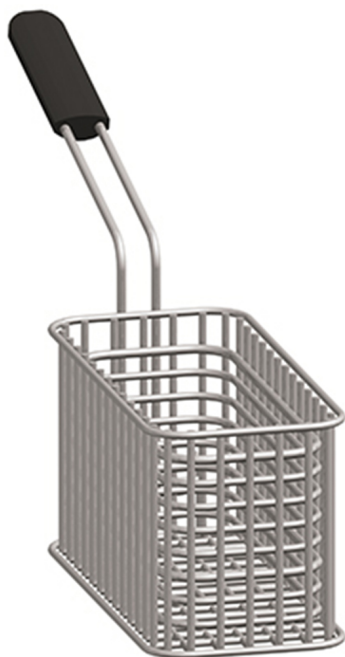

K26439

FRIGGITRICI - CESTO 1/2 - SOLUTION LINE

DESCRIZIONE PRODOTTO

Cesto per friggitrice C2EFG0510 - C2EFG1010 - C2GFG0512 - C2GFG1012

SPECIFICHE TECNICHE

Larghezza: 310 mm

Profondità: 97 mm

Altezza: 100 mm

VEGGIEWOOD Tomato, lettuce, onion, mayo	5 €	TERIYAKI CLUB Teriyaki chicken, tomato, lettuce, red onion	5,5 €
CLUB SANDWICH Chicken, bacon, tomato, lettuce, onion, mayo	5,5 €	HOLLY SANDWICH Chicken, corn, onion, egg, lettuce	5,5 €
MADRAS CLUB Curry chicken, tomato, lettuce, red onion	6 €	MON BIKINI Ham, cheese	5 €
HOLLY STARTERS		HOLLY DESSERTS	
CONVENT CHICKEN WINGS	4,5 €	CHOCOLATE TRINITY	4 €
ONION RINGS OF FIRE	4 €	Three minutes of chocolate	4 €
CAESAR'S SALAD	6,5 €	HOLLY CHEESECAKE From New York to Heaven	4 €
TRINITY CHEESE SALAD	6,5 €	HOLLY ICE CREAMS	5,5 €
DRIVING FRENCH FRIES	3 €	Cool your passions	
	FOLLOW US ON facebook	ENGLISH	
			1 94 542 37 59