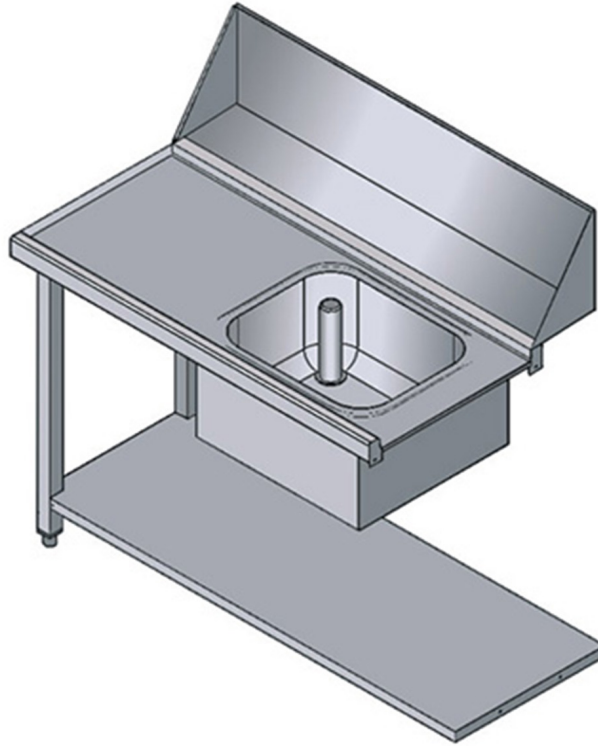

WTV120DX

TABLE WITH SINK RIGHT-HAND SIDE ENTRY

TECHNICAL SPECIFICATIONS

Width: 1200 mm

Depth: 755 mm

Height: 870 mm

Volume: 0.65 m³