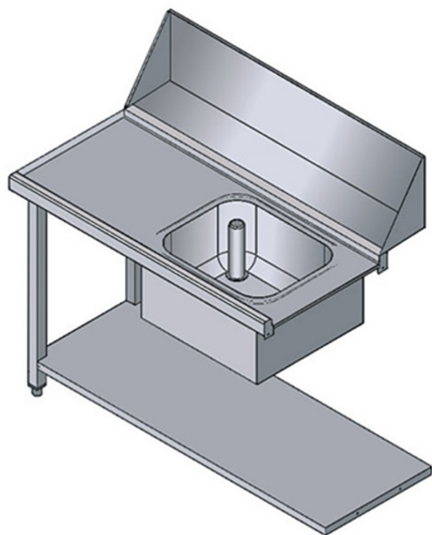

WTV120DX

TABLE WITH SINK RIGHT-HAND SIDE ENTRY

TECHNICAL SPECIFICATIONS

Width: 1200 mm

Depth: 755 mm

Height: 870 mm

Volume: 0.65 m³