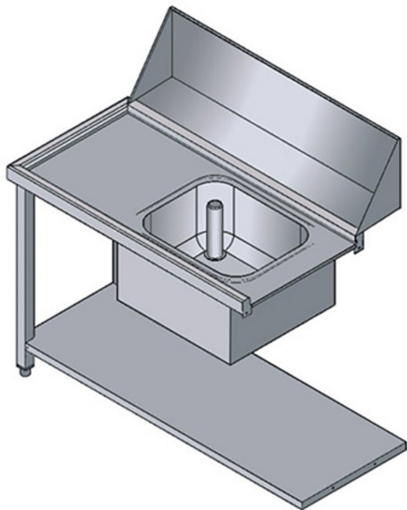

WTV100SX

TABLE WITH SINK LEFT-HAND SIDE ENTRY

TECHNICAL SPECIFICATIONS

Width: 1130 mm

Depth: 755 mm

Height: 870 mm

Volume: 0.61 m³