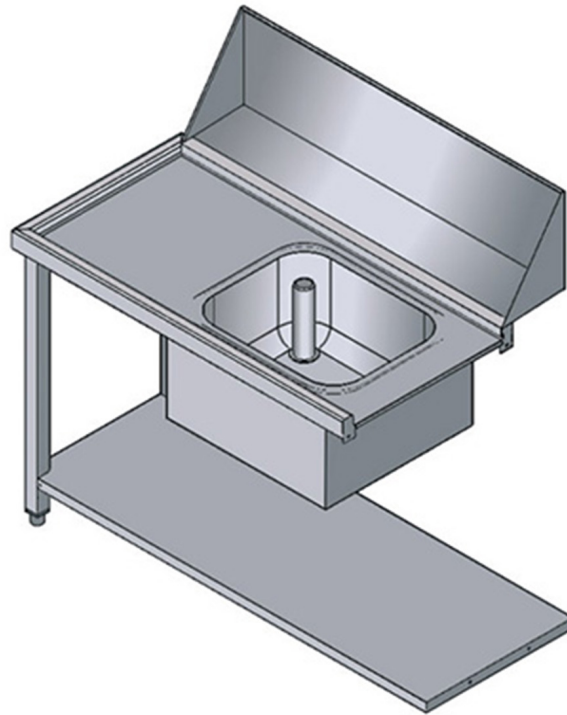

WTV100SX

TABLE WITH SINK LEFT-HAND SIDE ENTRY

TECHNICAL SPECIFICATIONS

Width: 1130 mm

Depth: 755 mm

Height: 870 mm

Volume: 0.61 m³