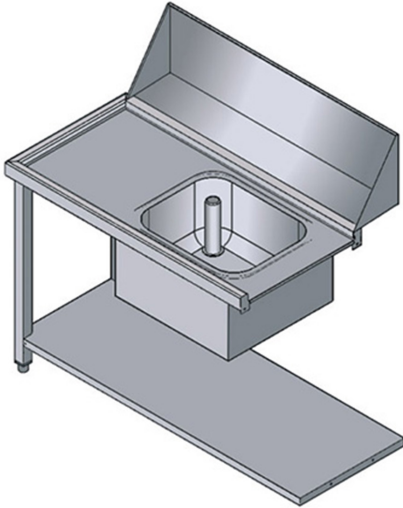

WTV100DX

TABLE WITH SINK RIGHT-HAND SIDE ENTRY

TECHNICAL SPECIFICATIONS

Width: 1130 mm

Depth: 755 mm

Height: 870 mm

Volume: 0.61 m³