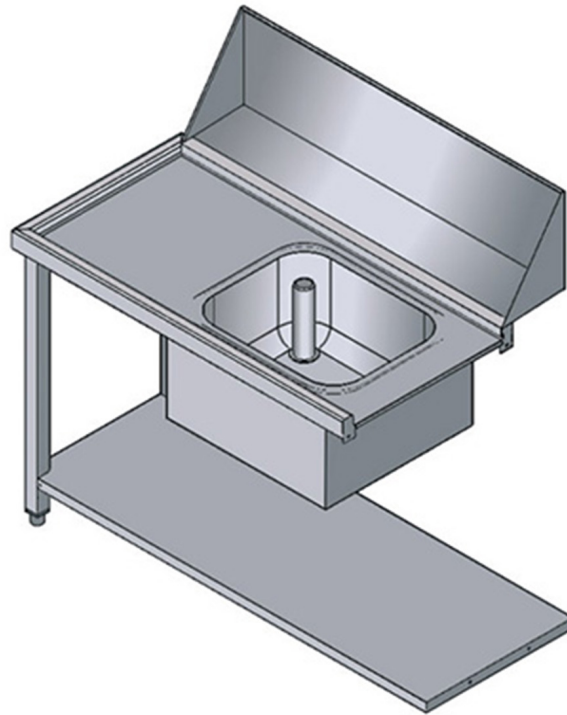

WTV100DX

TABLE WITH SINK RIGHT-HAND SIDE ENTRY

TECHNICAL SPECIFICATIONS

Width: 1130 mm

Depth: 755 mm

Height: 870 mm

Volume: 0.61 m³