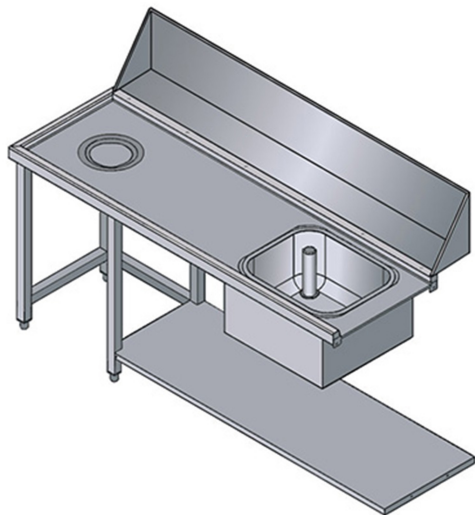

WTS180SX

TABLE WITH SINK AND HOLE LEFT-HAND SIDE ENTRY

TECHNICAL SPECIFICATIONS

Width: 1800 mm

Depth: 755 mm

Height: 870 mm

Volume: 0.98 m³