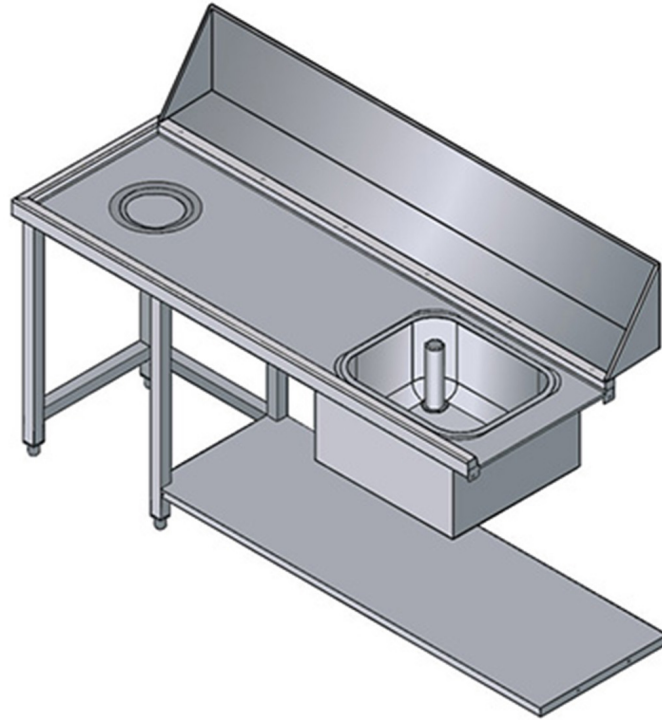

WTS180SX

TABLE WITH SINK AND HOLE LEFT-HAND SIDE ENTRY

TECHNICAL SPECIFICATIONS

Width: 1800 mm

Depth: 755 mm

Height: 870 mm

Volume: 0.98 m³