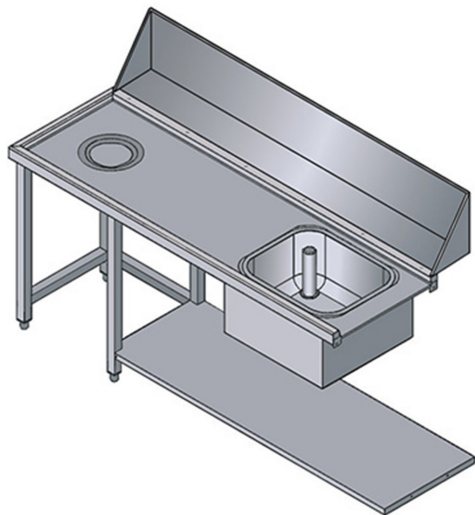

## WTS180DX

TABLE WITH SINK AND HOLE RIGHT-HAND SIDE ENTRY

## TECHNICAL SPECIFICATIONS

**Width:** 1800 mm

**Depth:** 755 mm

**Height:** 870 mm

**Volume:** 0.98 m<sup>3</sup>