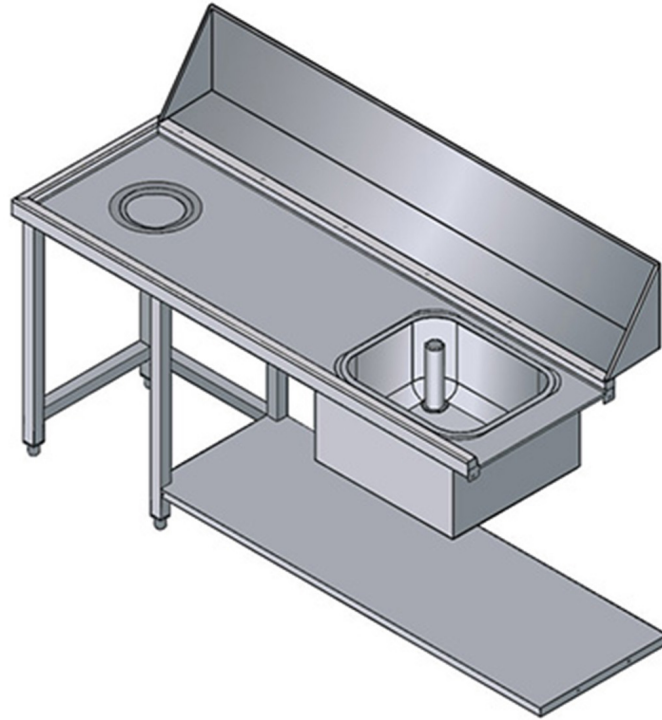

## WTS180DX

TABLE WITH SINK AND HOLE RIGHT-HAND SIDE ENTRY

## TECHNICAL SPECIFICATIONS

**Width:** 1800 mm

**Depth:** 755 mm

**Height:** 870 mm

**Volume:** 0.98 m<sup>3</sup>