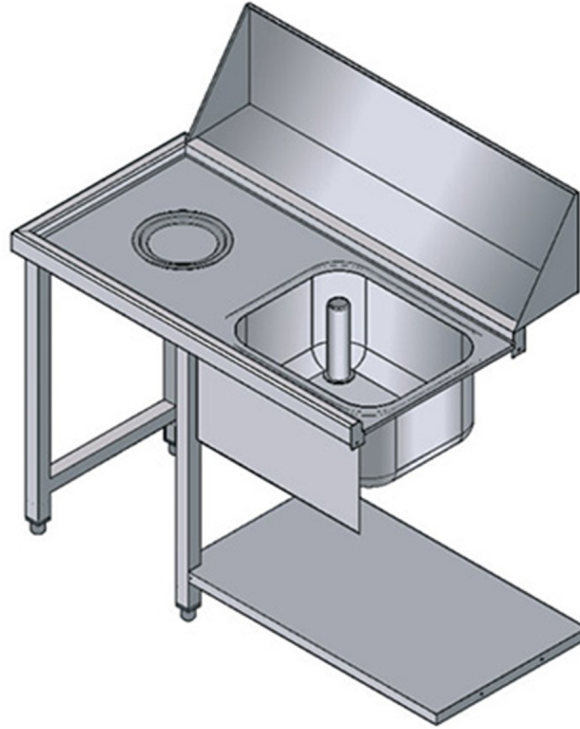

# WTS100SX

TABLE WITH SINK AND HOLE LEFT-HAND SIDE ENTRY

## TECHNICAL SPECIFICATIONS

**Width:** 1130 mm

**Depth:** 755 mm

**Height:** 870 mm

**Volume:** 0.61 m<sup>3</sup>