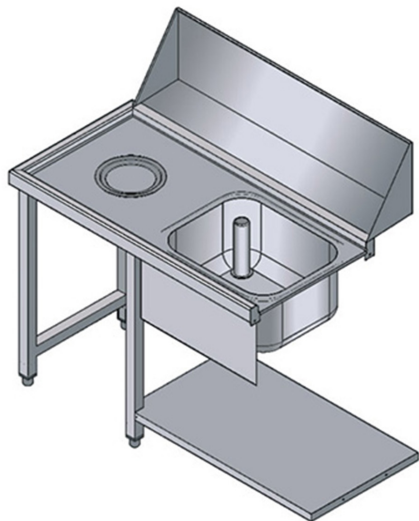

# WTS100SX

TABLE WITH SINK AND HOLE LEFT-HAND SIDE ENTRY

## TECHNICAL SPECIFICATIONS

**Width:** 1130 mm

**Depth:** 755 mm

**Height:** 870 mm

**Volume:** 0.61 m<sup>3</sup>