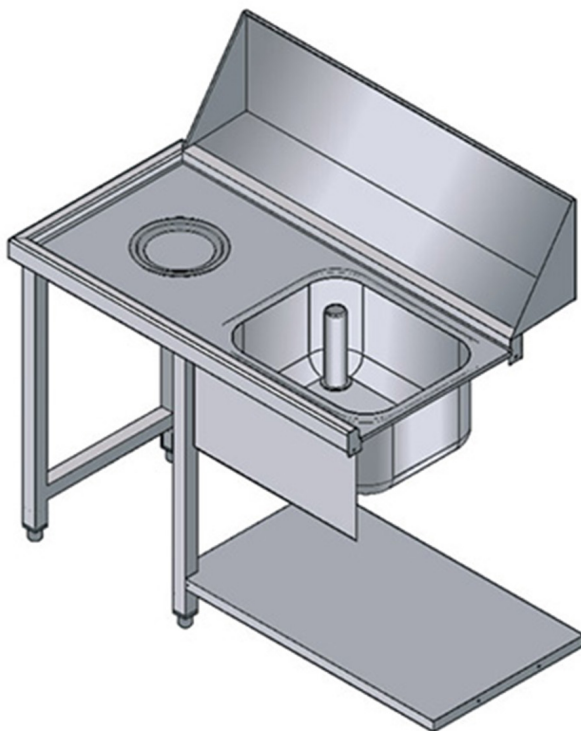

## WTS100DX

TABLE WITH SINK AND HOLE RIGHT-HAND SIDE ENTRY

## TECHNICAL SPECIFICATIONS

**Width:** 1130 mm

**Depth:** 755 mm

**Height:** 870 mm

**Volume:** 0.61 m<sup>3</sup>