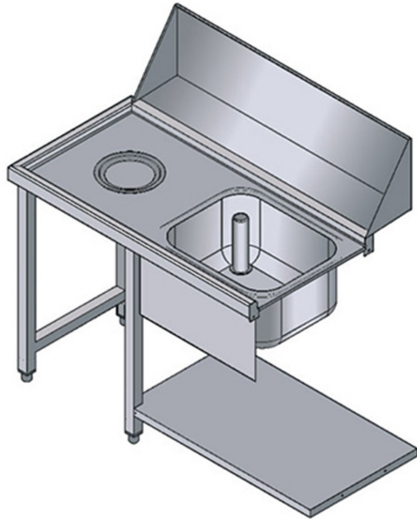

## WTS100DX

TABLE WITH SINK AND HOLE RIGHT-HAND SIDE ENTRY

## TECHNICAL SPECIFICATIONS

**Width:** 1130 mm

**Depth:** 755 mm

**Height:** 870 mm

**Volume:** 0.61 m<sup>3</sup>