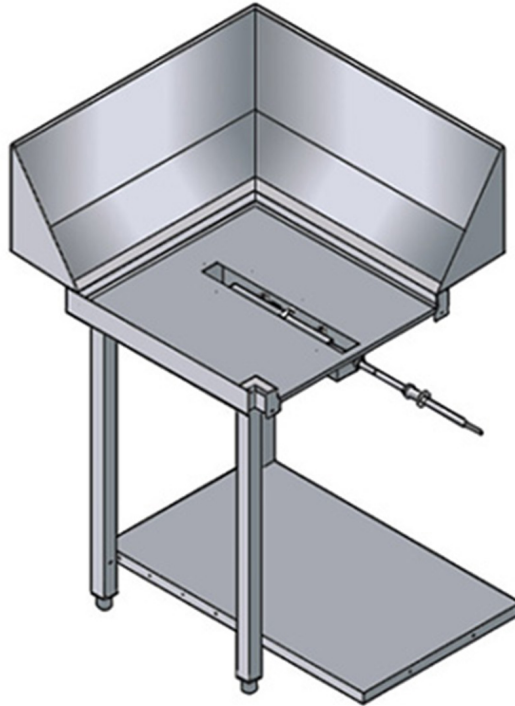

WTMDX

MECHANIZED TABLE ENTRY 90° RIGHT-HAND SIDE

TECHNICAL SPECIFICATIONS

Width: 780 mm
Depth: 795 mm
Height: 870 mm
Volume: 0.38 m³