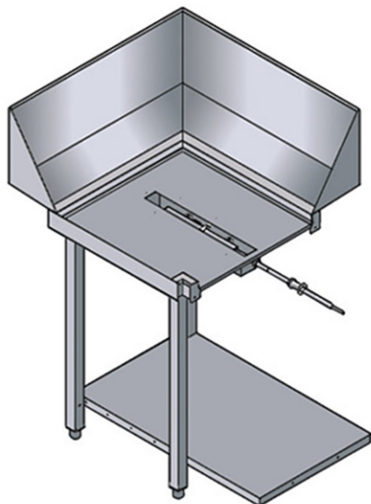

WTMDX

MECHANIZED TABLE ENTRY 90° RIGHT-HAND SIDE

TECHNICAL SPECIFICATIONS

Width: 780 mm
Depth: 795 mm
Height: 870 mm
Volume: 0.38 m³