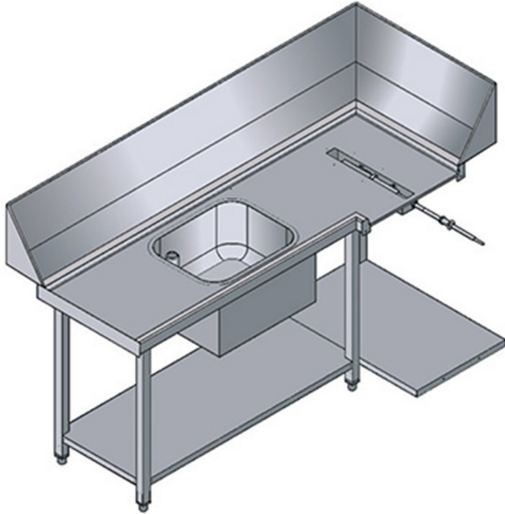

## WTM90DX

MECHANIZED TABLE ENTRY 90° RIGHT-HAND SIDE WITH SINK

## TECHNICAL SPECIFICATIONS

**Width:** 1980 mm

**Depth:** 795 mm

**Height:** 870 mm

**Volume:** 1.05 m<sup>3</sup>