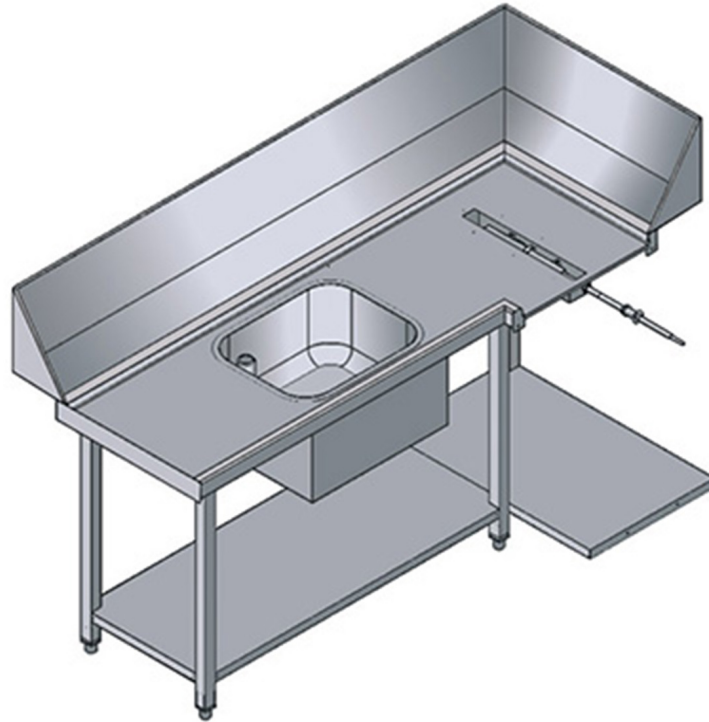

## WTM90DX

MECHANIZED TABLE ENTRY 90° RIGHT-HAND SIDE WITH SINK

## TECHNICAL SPECIFICATIONS

**Width:** 1980 mm

**Depth:** 795 mm

**Height:** 870 mm

**Volume:** 1.05 m<sup>3</sup>