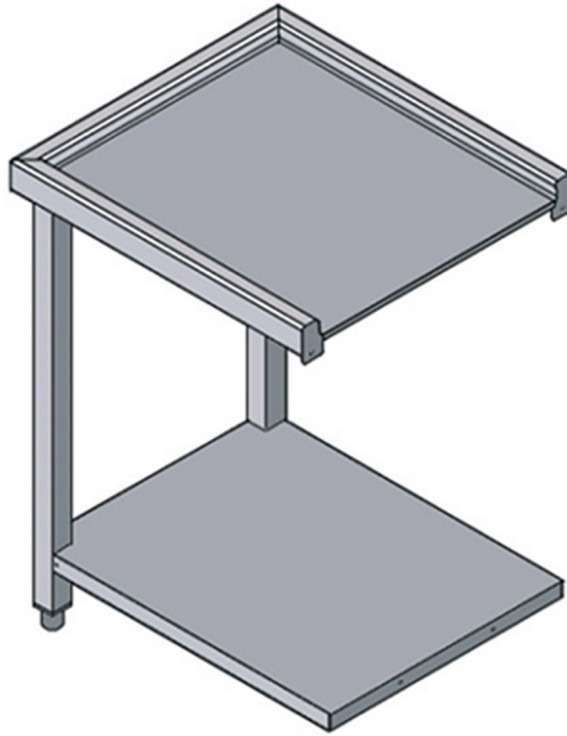

WT80U

EXIT TABLE

TECHNICAL SPECIFICATIONS

Width: 630 mm
Depth: 580 mm
Height: 870 mm
Volume: 0.32 m³