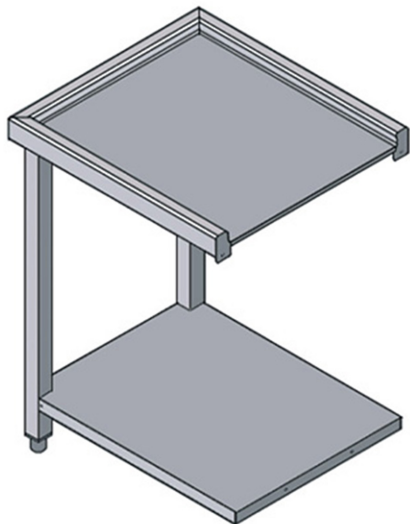

WT80U

EXIT TABLE

TECHNICAL SPECIFICATIONS

Width: 630 mm
Depth: 580 mm
Height: 870 mm
Volume: 0.32 m³