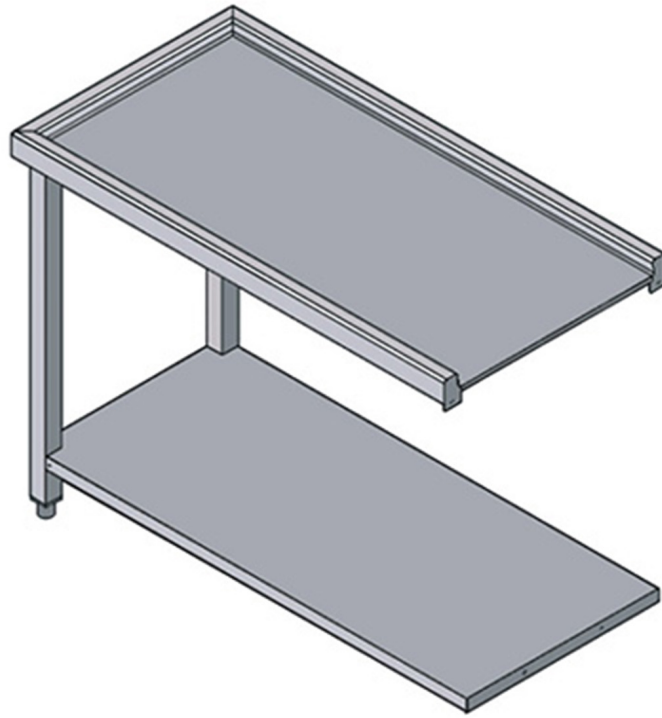

WT100U

EXIT TABLE

TECHNICAL SPECIFICATIONS

Width: 1130 mm

Depth: 580 mm

Height: 870 mm

Volume: 0.58 m³