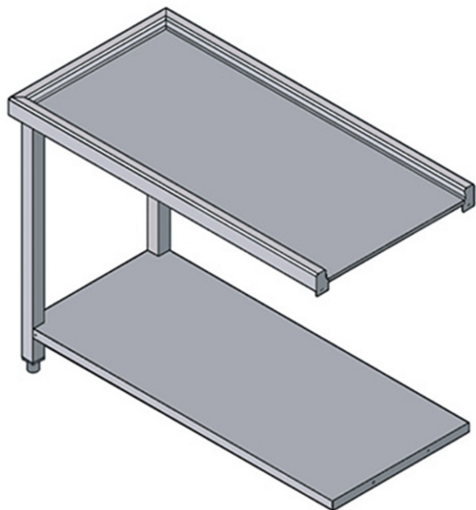

WT100U

EXIT TABLE

TECHNICAL SPECIFICATIONS

Width: 1130 mm

Depth: 580 mm

Height: 870 mm

Volume: 0.58 m³