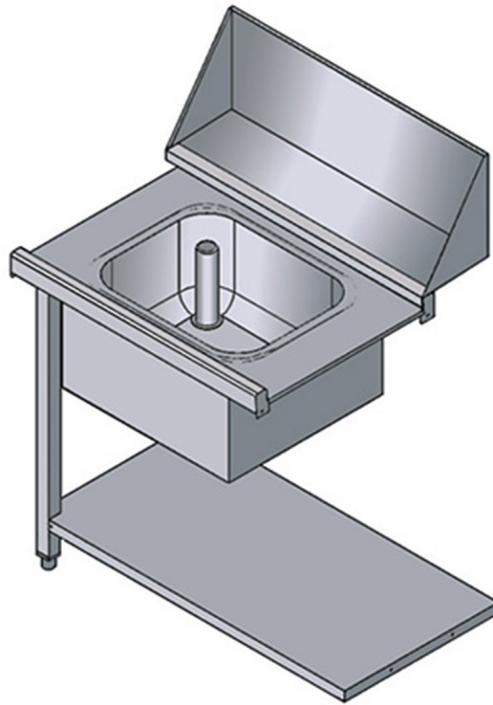

# WMV80SX

ENTRY TABLE WITH SINK LEFT-HAND SIDE

## TECHNICAL SPECIFICATIONS

**Width:** 800 mm  
**Depth:** 755 mm  
**Height:** 870 mm  
**Volume:** 0.43 m<sup>3</sup>