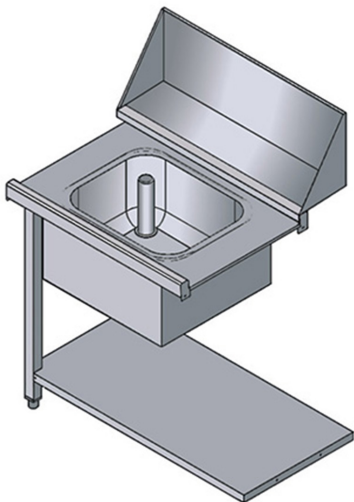

# WMV80SX

ENTRY TABLE WITH SINK LEFT-HAND SIDE

## TECHNICAL SPECIFICATIONS

**Width:** 800 mm  
**Depth:** 755 mm  
**Height:** 870 mm  
**Volume:** 0.43 m<sup>3</sup>