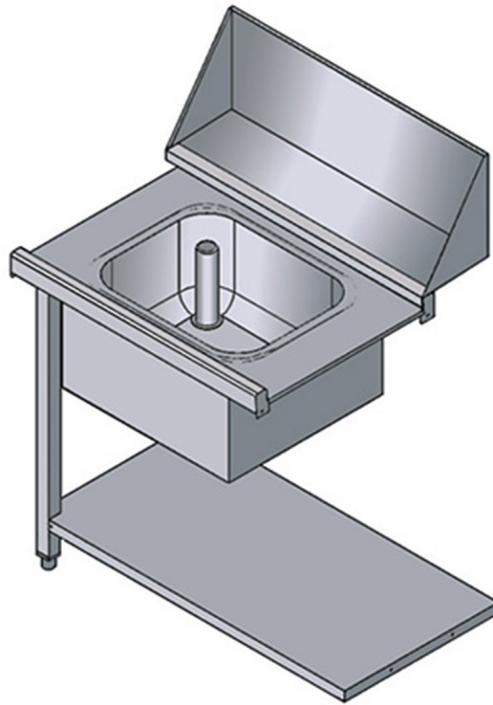

WMV80DX

ENTRY TABLE WITH SINK RIGHT-HAND SIDE

TECHNICAL SPECIFICATIONS

Width: 800 mm
Depth: 755 mm
Height: 870 mm
Volume: 0.43 m³