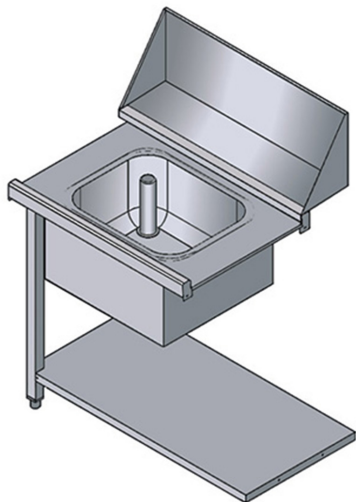

WMV80DX

ENTRY TABLE WITH SINK RIGHT-HAND SIDE

TECHNICAL SPECIFICATIONS

Width: 800 mm
Depth: 755 mm
Height: 870 mm
Volume: 0.43 m³