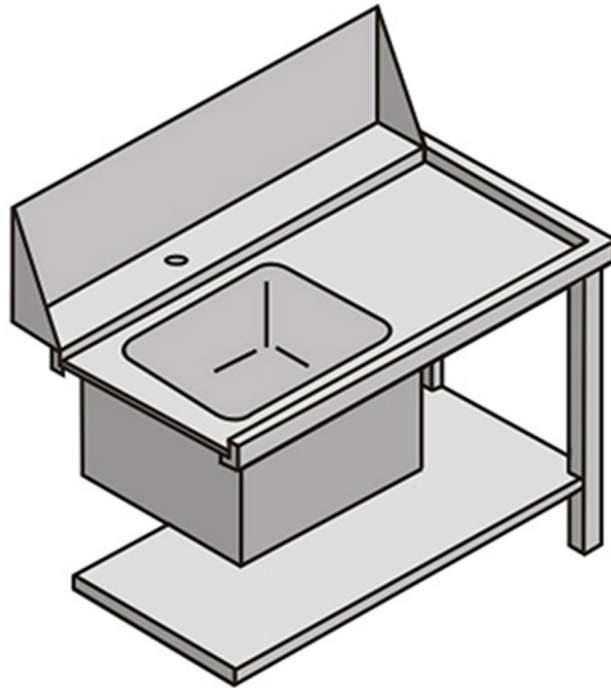

TVSX

TABLE WITH SINK LEFT-HAND SIDE ENTRY

TECHNICAL SPECIFICATIONS

Width: 1130 mm

Depth: 755 mm

Height: 870 mm

Volume: 0.98 m³