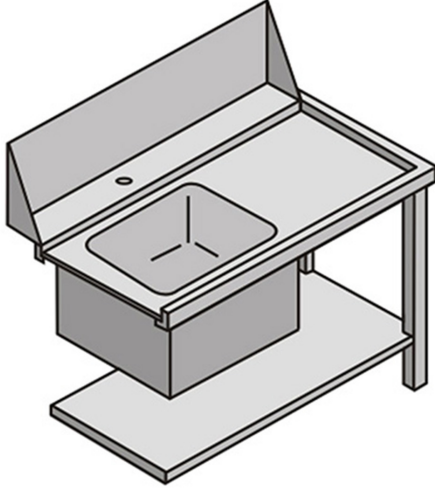

TVSX

TABLE WITH SINK LEFT-HAND SIDE ENTRY

TECHNICAL SPECIFICATIONS

Width: 1130 mm

Depth: 755 mm

Height: 870 mm

Volume: 0.98 m³