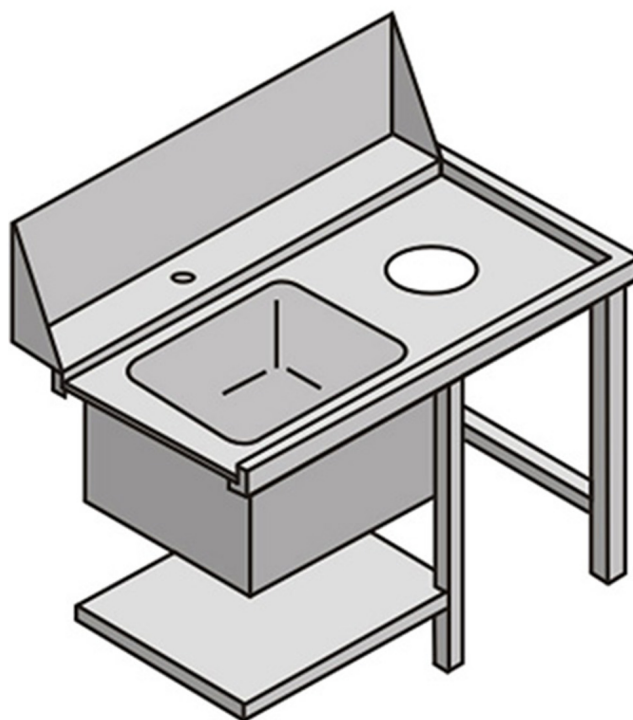

TVSSX

TABLE WITH SINK AND WASTING HOLE LEFT-HAND SIDE ENTRY

TECHNICAL SPECIFICATIONS

Width: 1130 mm

Depth: 755 mm

Height: 870 mm

Volume: 0.98 m³