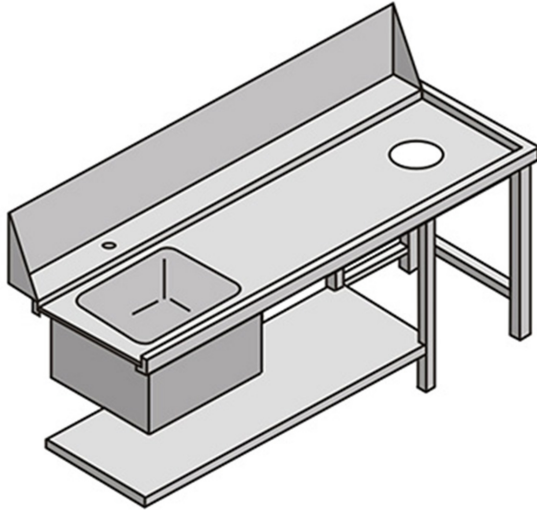

# TVS180SX

TABLE WITH SINK AND WASTING HOLE LEFT-HAND SIDE ENTRY

## TECHNICAL SPECIFICATIONS

**Width:** 1800 mm

**Depth:** 755 mm

**Height:** 870 mm

**Volume:** 1.56 m<sup>3</sup>