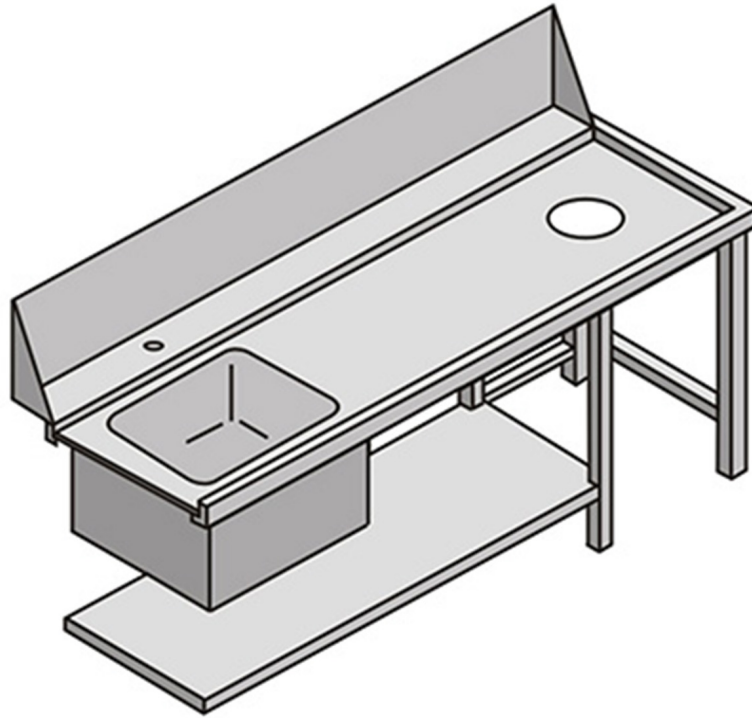

# TVS180SX

TABLE WITH SINK AND WASTING HOLE LEFT-HAND SIDE ENTRY

## TECHNICAL SPECIFICATIONS

**Width:** 1800 mm

**Depth:** 755 mm

**Height:** 870 mm

**Volume:** 1.56 m<sup>3</sup>