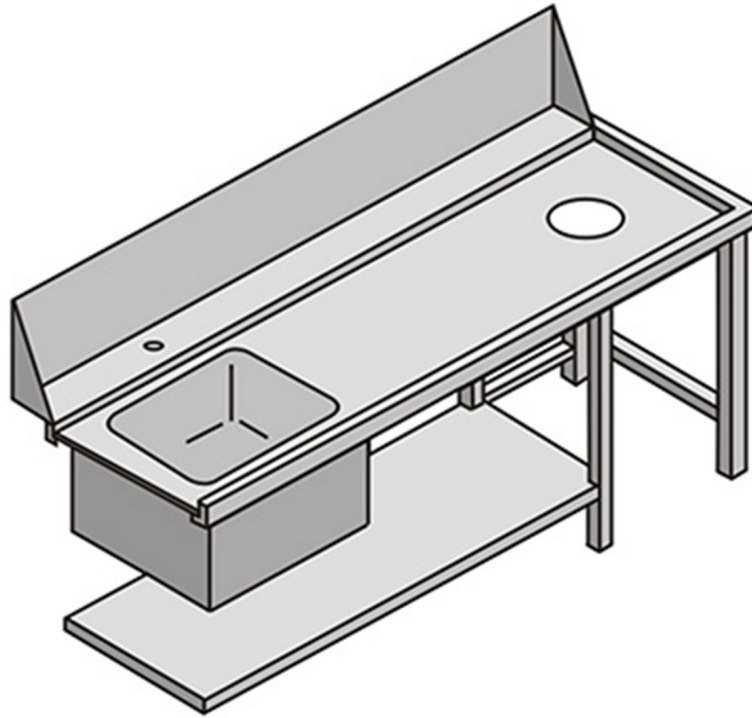

TVS180FX

TABLING WITH SINK AND WASTING HOLE FRONTAL ENTRY

TECHNICAL SPECIFICATIONS

Width: 1800 mm

Depth: 755 mm

Height: 870 mm

Volume: 1.56 m³