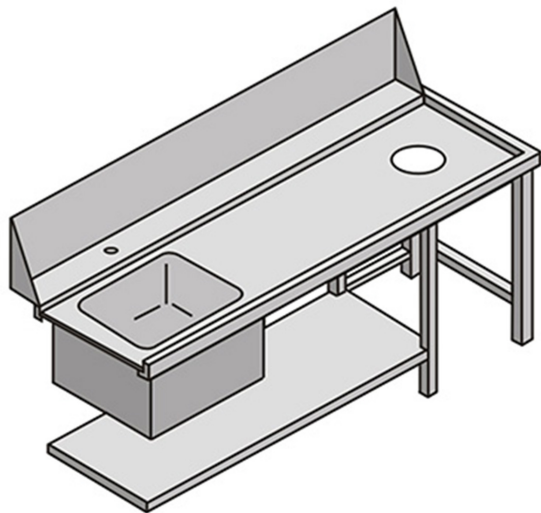

TVS180DX

TABLE WITH SINK AND WASTING HOLE RIGHT-HAND-SIDE ENTRY

TECHNICAL SPECIFICATIONS

Width: 1800 mm

Depth: 755 mm

Height: 870 mm

Volume: 1.56 m³