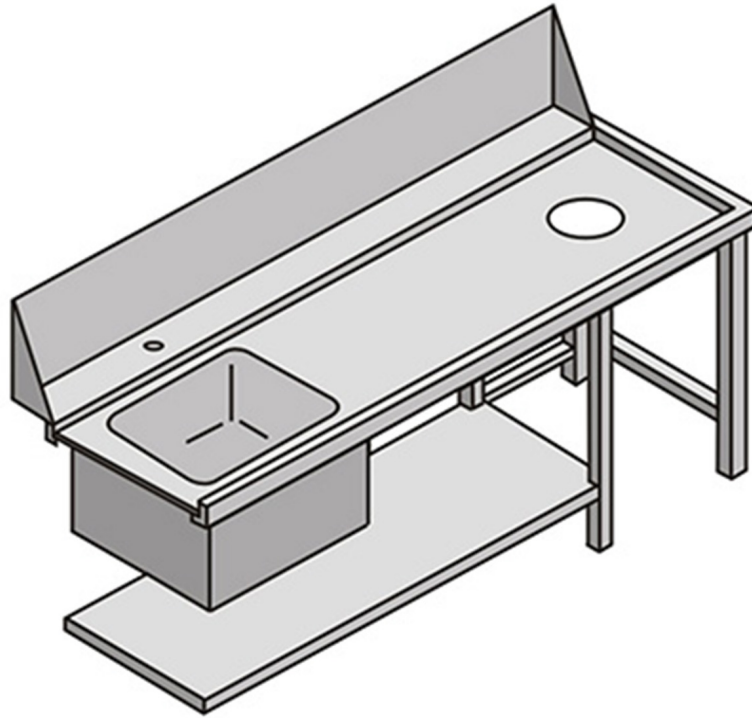

TVS180DX

TABLE WITH SINK AND WASTING HOLE RIGHT-HAND-SIDE ENTRY

TECHNICAL SPECIFICATIONS

Width: 1800 mm

Depth: 755 mm

Height: 870 mm

Volume: 1.56 m³