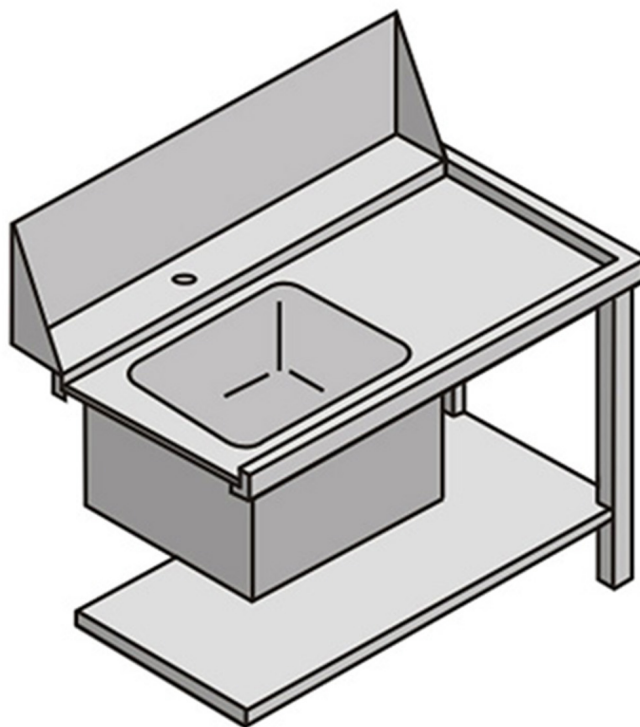

TVFX

TABLE WITH SINK FRONTAL SIDE

TECHNICAL SPECIFICATIONS

Width: 1130 mm

Depth: 680 mm

Height: 870 mm

Volume: 0.88 m³