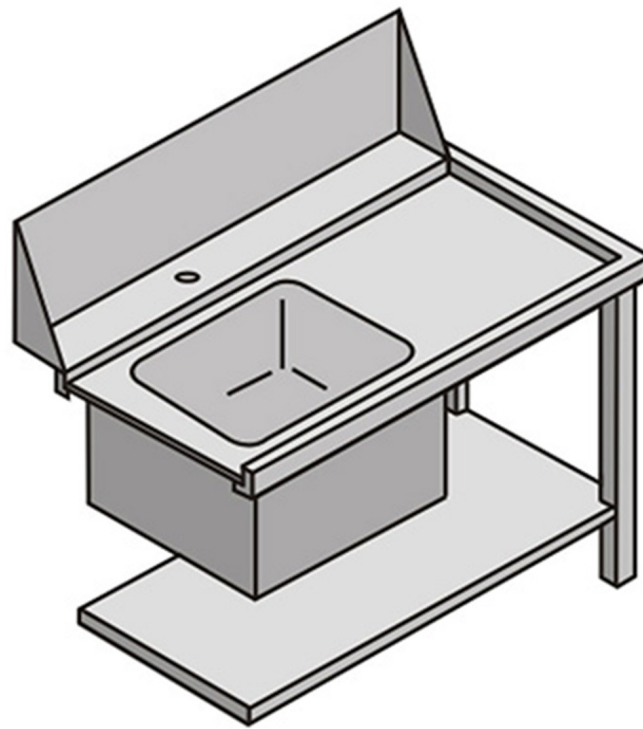

TVDX

TABLE WITH SINK RIGHT-HAND SIDE ENTRY

TECHNICAL SPECIFICATIONS

Width: 1130 mm

Depth: 755 mm

Height: 870 mm

Volume: 0.98 m³