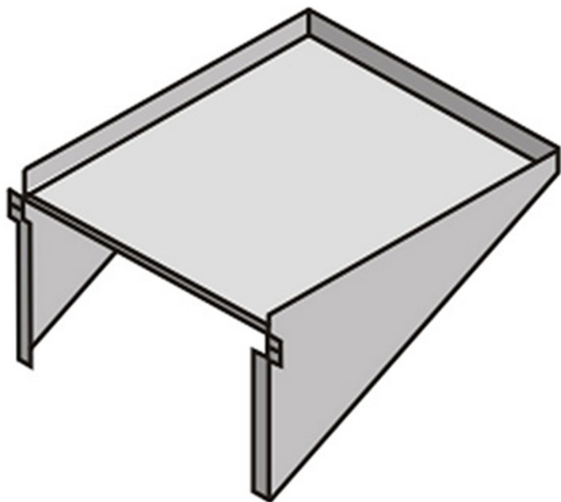

TLM

SIDE SHELF

TECHNICAL SPECIFICATIONS

Width: 550 mm
Depth: 514 mm
Height: 320 mm
Volume: 0.05 m³