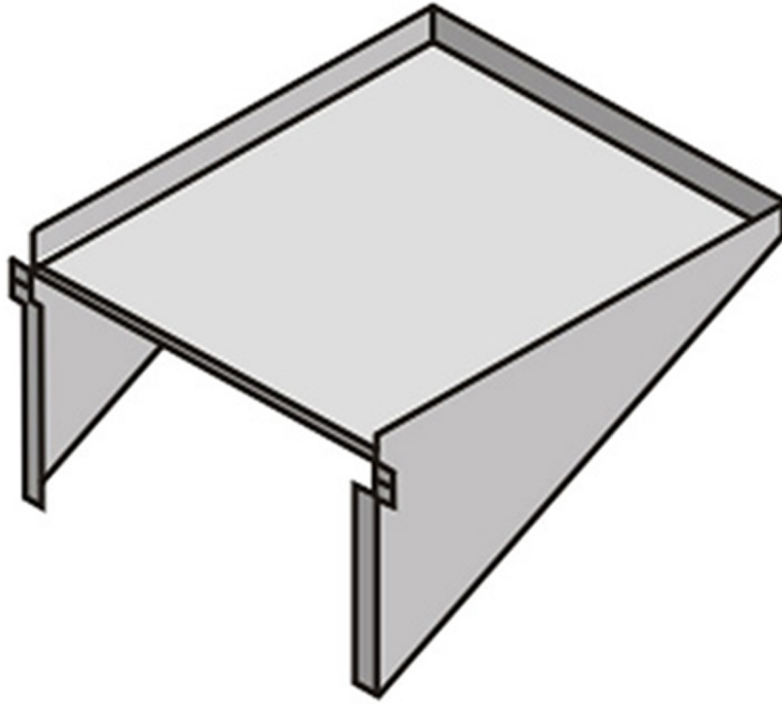

TLM

SIDE SHELF

TECHNICAL SPECIFICATIONS

Width: 550 mm
Depth: 514 mm
Height: 320 mm
Volume: 0.05 m³