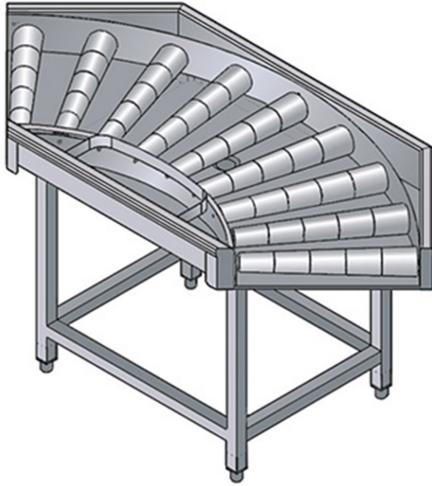

TCR90

ROLLER CURVE 90°

TECHNICAL SPECIFICATIONS

Width: 1190 mm

Depth: 1190 mm

Height: 890 mm

Volume: 0.90 m³