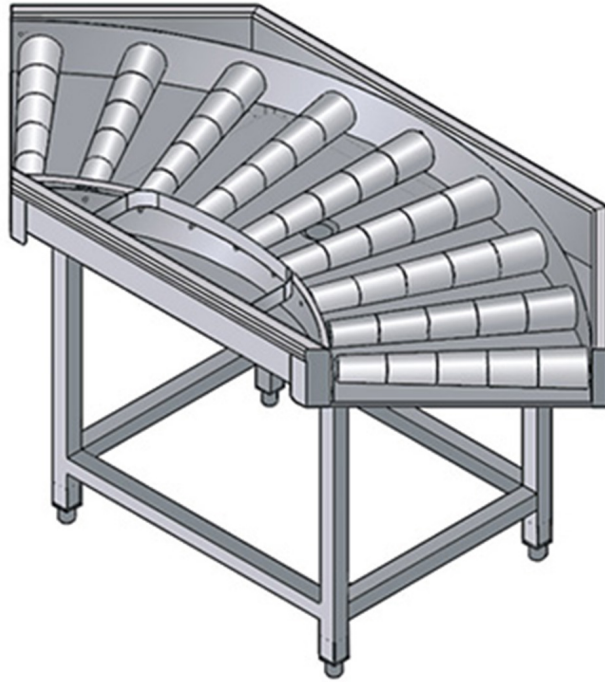

TCR90

ROLLER CURVE 90°

TECHNICAL SPECIFICATIONS

Width: 1190 mm

Depth: 1190 mm

Height: 890 mm

Volume: 0.90 m³