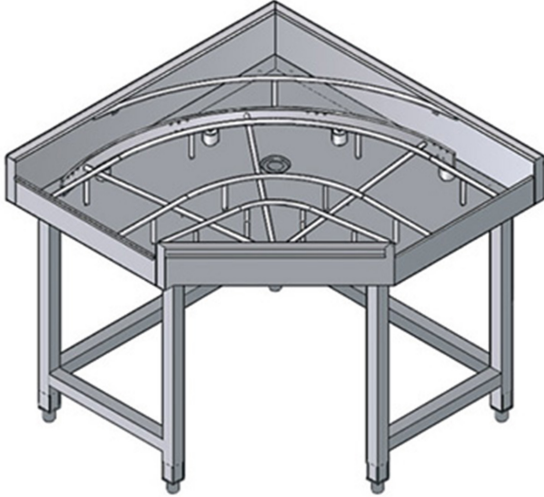

TCM90US

MECHANIZED 90° TABLE ON EXIT LEFT-HAND SIDE

TECHNICAL SPECIFICATIONS

Width: 1000 mm

Depth: 1000 mm

Height: 880 mm

Volume: 0.89 m³