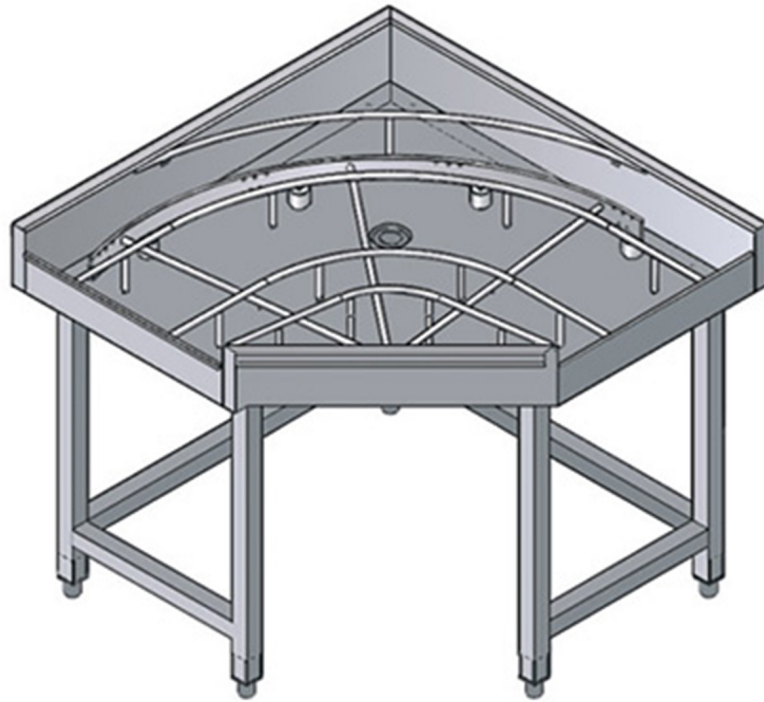

TCM90US

MECHANIZED 90° TABLE ON EXIT LEFT-HAND SIDE

TECHNICAL SPECIFICATIONS

Width: 1000 mm

Depth: 1000 mm

Height: 880 mm

Volume: 0.89 m³