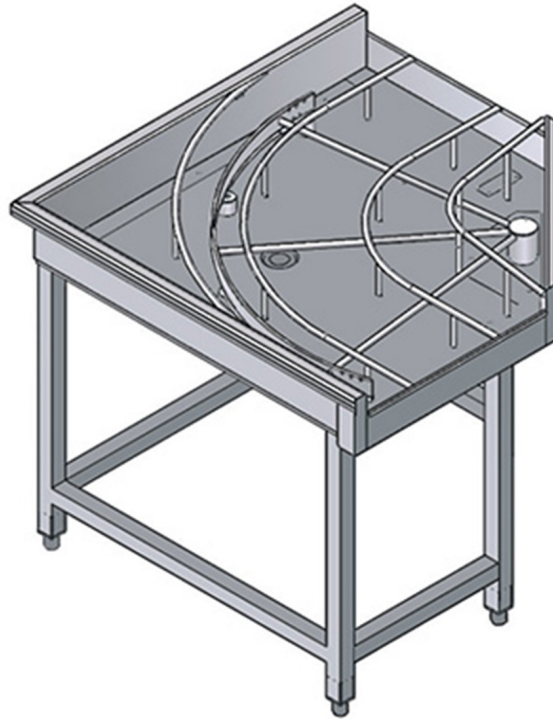

TCM90ES

MECHANIZED 90° TABLE ON ENTRY LEFT-HAND SIDE

TECHNICAL SPECIFICATIONS

Width: 1000 mm

Depth: 1000 mm

Height: 880 mm

Volume: 0.89 m³