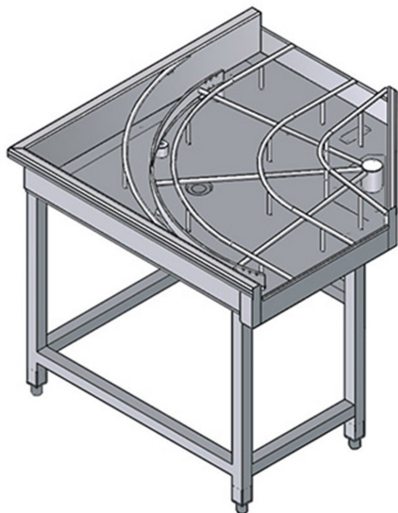

TCM90ES

MECHANIZED 90° TABLE ON ENTRY LEFT-HAND SIDE

TECHNICAL SPECIFICATIONS

Width: 1000 mm

Depth: 1000 mm

Height: 880 mm

Volume: 0.89 m³