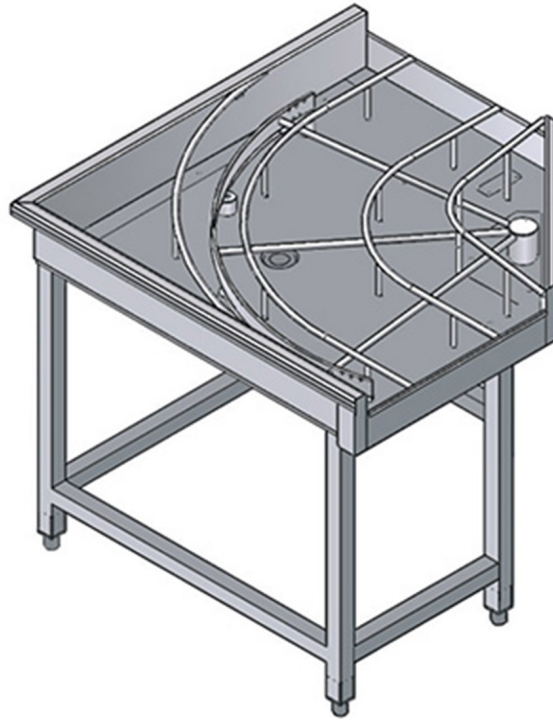

TCM90ED

MECHANIZED 90° TABLE ON ENTRY RIGHT-HAND SIDE

TECHNICAL SPECIFICATIONS

Width: 1000 mm

Depth: 1000 mm

Height: 880 mm

Volume: 0.89 m³