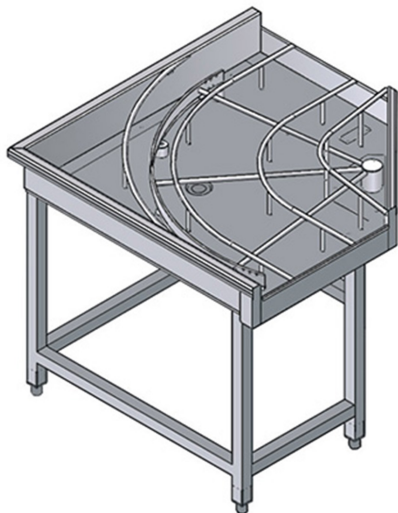

TCM90ED

MECHANIZED 90° TABLE ON ENTRY RIGHT-HAND SIDE

TECHNICAL SPECIFICATIONS

Width: 1000 mm

Depth: 1000 mm

Height: 880 mm

Volume: 0.89 m³