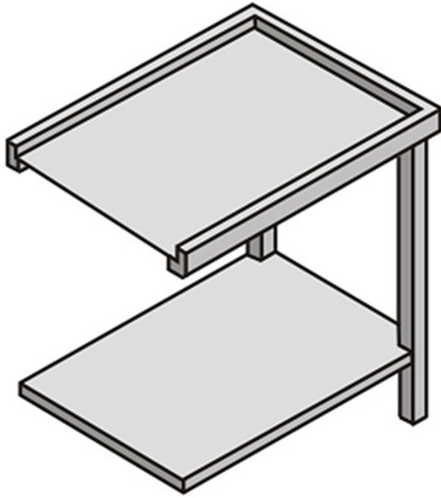

TAFX

TABLE WITH LOWER SHELF FRONTAL SIDE

TECHNICAL SPECIFICATIONS

Width: 750 mm
Depth: 580 mm
Height: 870 mm
Volume: 0.31 m³