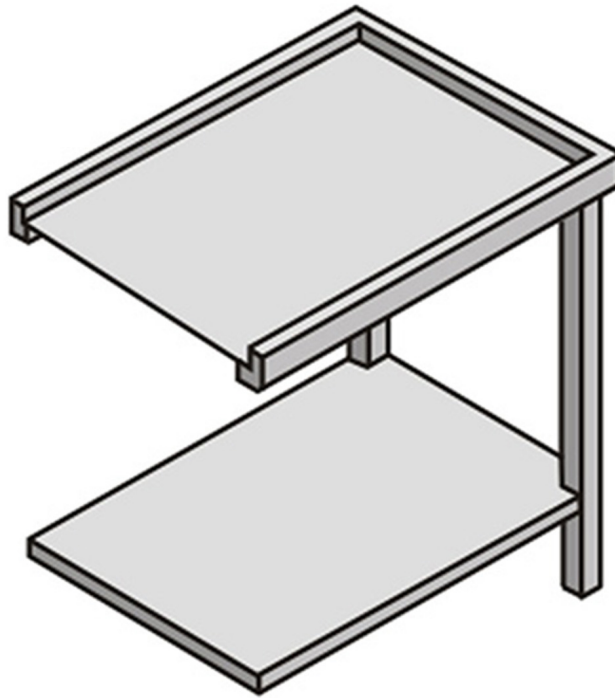

TAFX

TABLE WITH LOWER SHELF FRONTAL SIDE

TECHNICAL SPECIFICATIONS

Width: 750 mm
Depth: 580 mm
Height: 870 mm
Volume: 0.31 m³