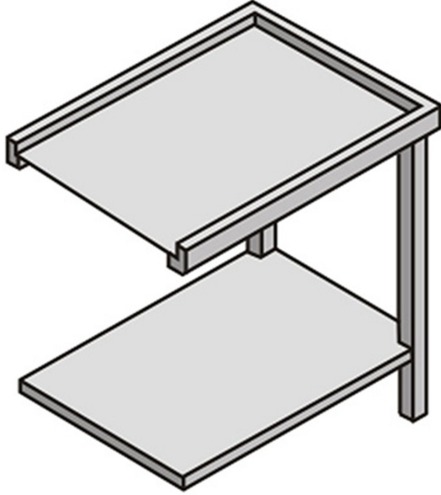

TA

TABLE WITH LOWER SHELF

TECHNICAL SPECIFICATIONS

Width: 630 mm
Depth: 580 mm
Height: 870 mm
Volume: 0.31 m³