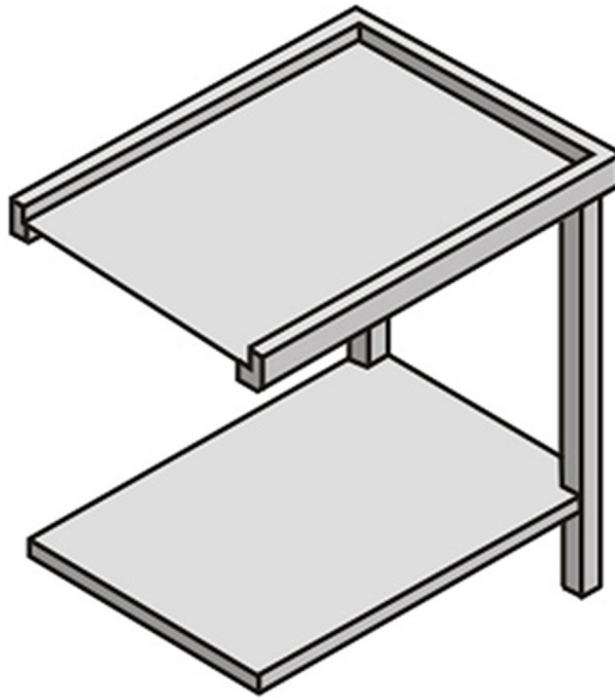

TA

TABLE WITH LOWER SHELF

TECHNICAL SPECIFICATIONS

Width: 630 mm
Depth: 580 mm
Height: 870 mm
Volume: 0.31 m³