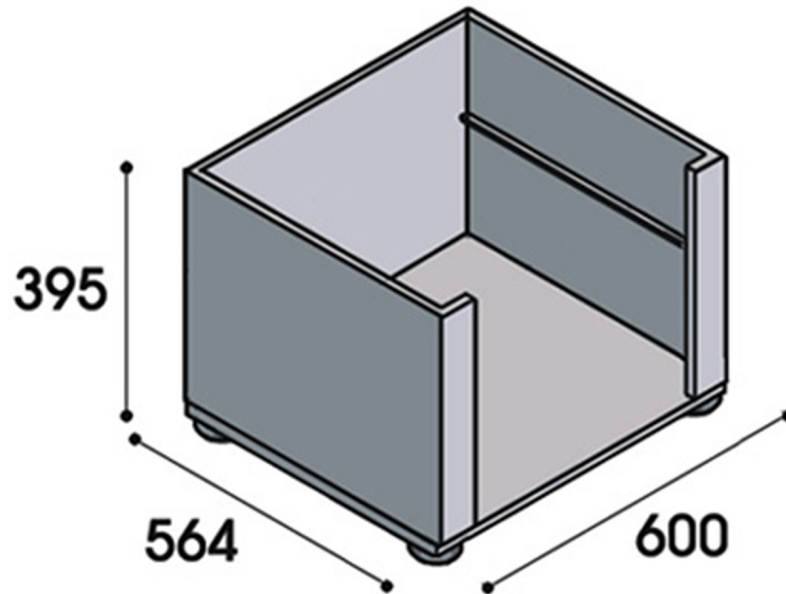

SPT

STAND FOR AF610, AF610PS, AF780, AF780PS

TECHNICAL SPECIFICATIONS

Width: 600 mm
Depth: 564 mm
Height: 395 mm
Volume: 0.13 m³