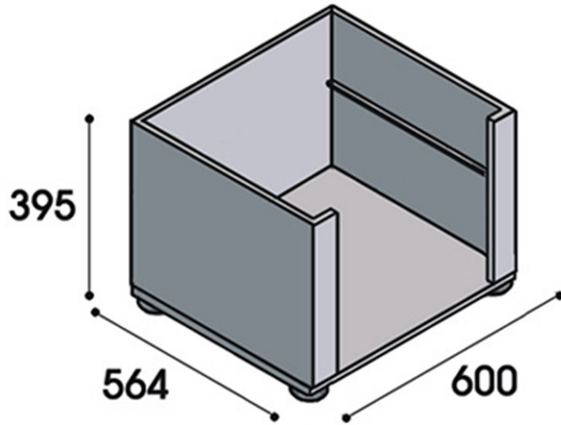

SPT

STAND FOR AF610, AF610PS, AF780, AF780PS

TECHNICAL SPECIFICATIONS

Width: 600 mm
Depth: 564 mm
Height: 395 mm
Volume: 0.13 m³