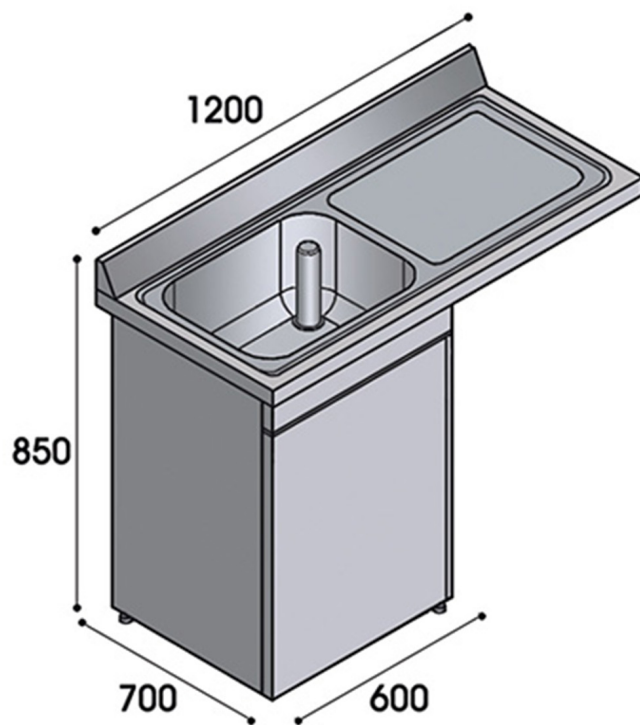

RCPSX

SINK UNIT

TECHNICAL SPECIFICATIONS

Width: 1200 mm

Depth: 700 mm

Height: 850 mm

Volume: 0.71 m³