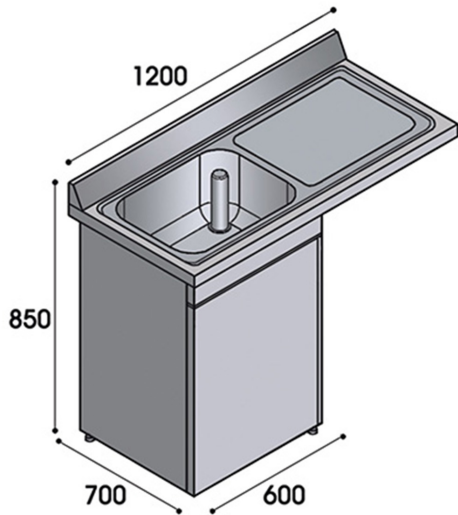

RCPSX

SINK UNIT

TECHNICAL SPECIFICATIONS

Width: 1200 mm

Depth: 700 mm

Height: 850 mm

Volume: 0.71 m³