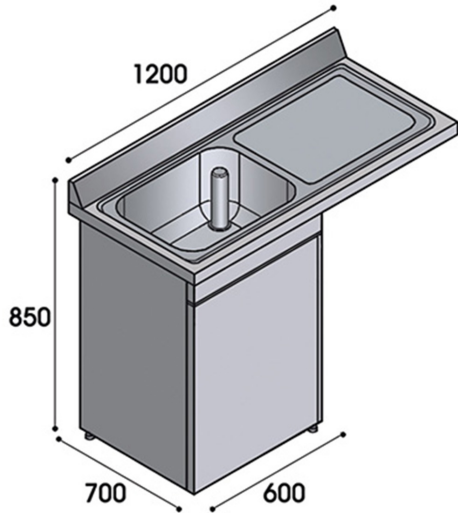

RCPDX

SINK UNIT

TECHNICAL SPECIFICATIONS

Width: 1200 mm

Depth: 700 mm

Height: 850 mm

Volume: 0.71 m³