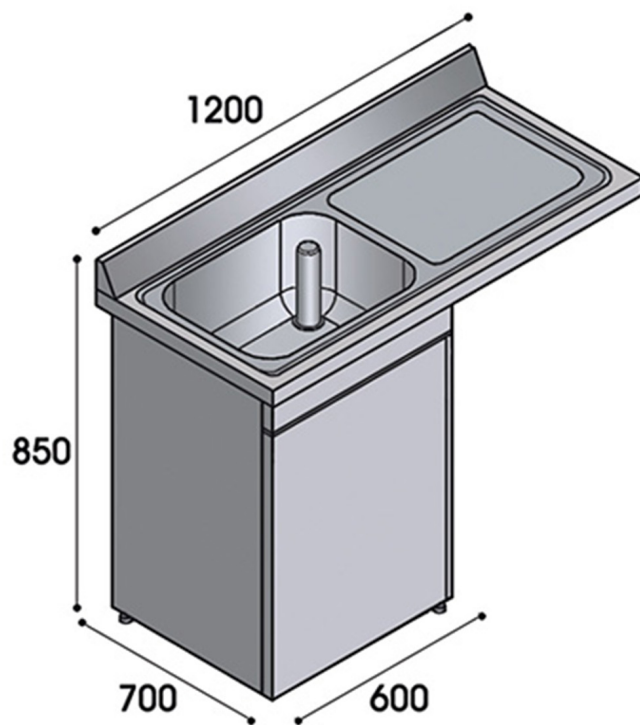

RCPDX

SINK UNIT

TECHNICAL SPECIFICATIONS

Width: 1200 mm

Depth: 700 mm

Height: 850 mm

Volume: 0.71 m³