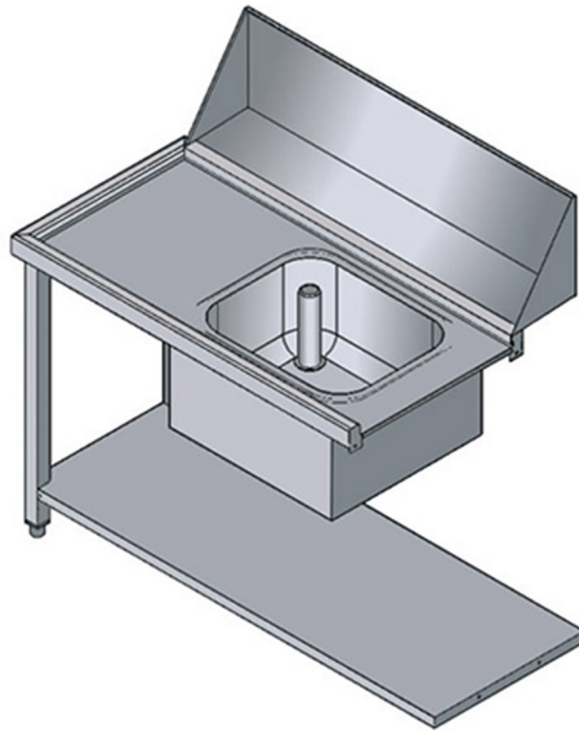

## PVSX

TABLE WITH SINK - LEFT-HAND SIDE ENTRY FOR MODELS ATR1500 AND ATR1800

## TECHNICAL SPECIFICATIONS

**Width:** 1130 mm

**Depth:** 650 mm

**Height:** 870 mm

**Volume:** 0.57 m<sup>3</sup>