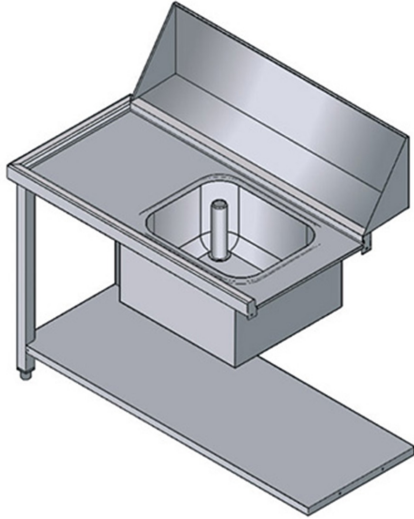

## PVSX

TABLE WITH SINK - LEFT-HAND SIDE ENTRY FOR MODELS ATR1500 AND ATR1800

## TECHNICAL SPECIFICATIONS

**Width:** 1130 mm

**Depth:** 650 mm

**Height:** 870 mm

**Volume:** 0.57 m<sup>3</sup>