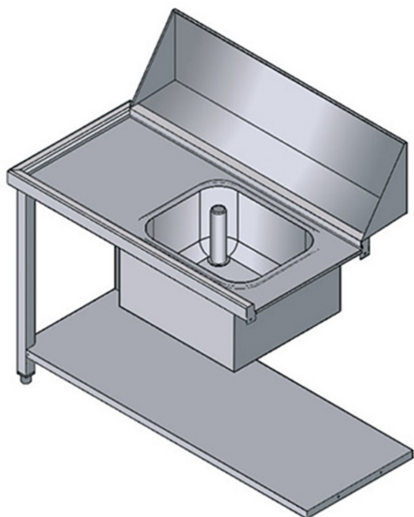

PVSSX

TABLE WITH SINK AND HOLE - LEFT-HAND SIDE ENTRY FOR MODELS ATR1500
AND ATR1800

TECHNICAL SPECIFICATIONS

Width: 1130 mm

Depth: 650 mm

Height: 870 mm

Volume: 0.57 m³