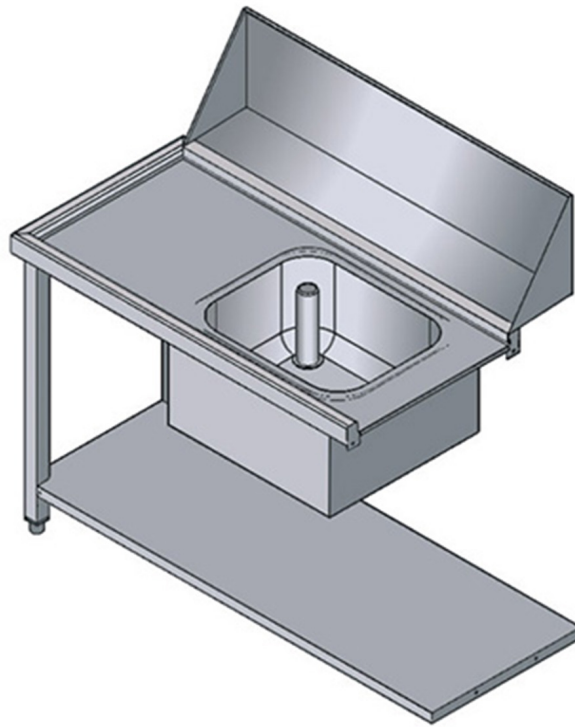

PVSSX

TABLE WITH SINK AND HOLE - LEFT-HAND SIDE ENTRY FOR MODELS ATR1500
AND ATR1800

TECHNICAL SPECIFICATIONS

Width: 1130 mm

Depth: 650 mm

Height: 870 mm

Volume: 0.57 m³