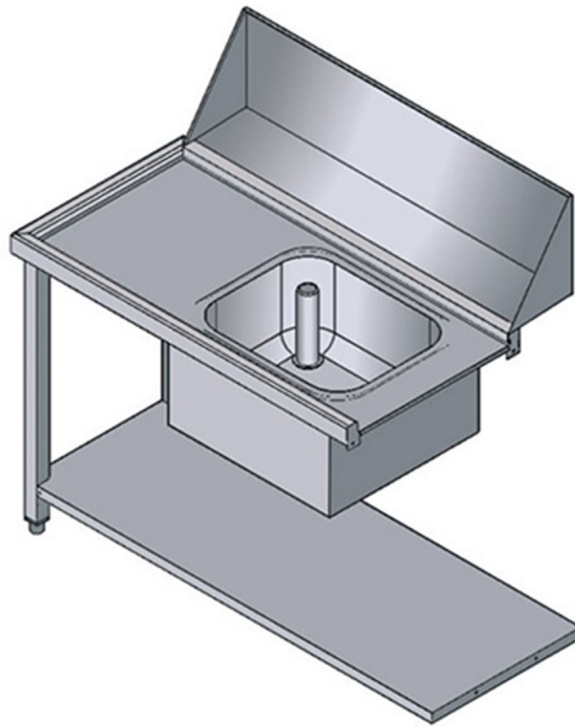

PVSDX

TABLE WITH SINK AND HOLE - RIGHT-HAND SIDE ENTRY FOR MODELS ATR1500
AND ATR1800

TECHNICAL SPECIFICATIONS

Width: 1130 mm

Depth: 650 mm

Height: 870 mm

Volume: 0.57 m³