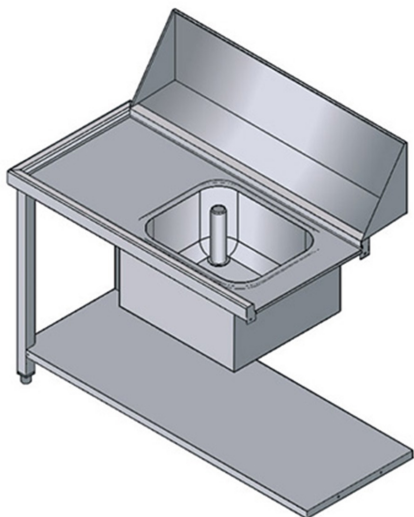

PVSDX

TABLE WITH SINK AND HOLE - RIGHT-HAND SIDE ENTRY FOR MODELS ATR1500
AND ATR1800

TECHNICAL SPECIFICATIONS

Width: 1130 mm

Depth: 650 mm

Height: 870 mm

Volume: 0.57 m³