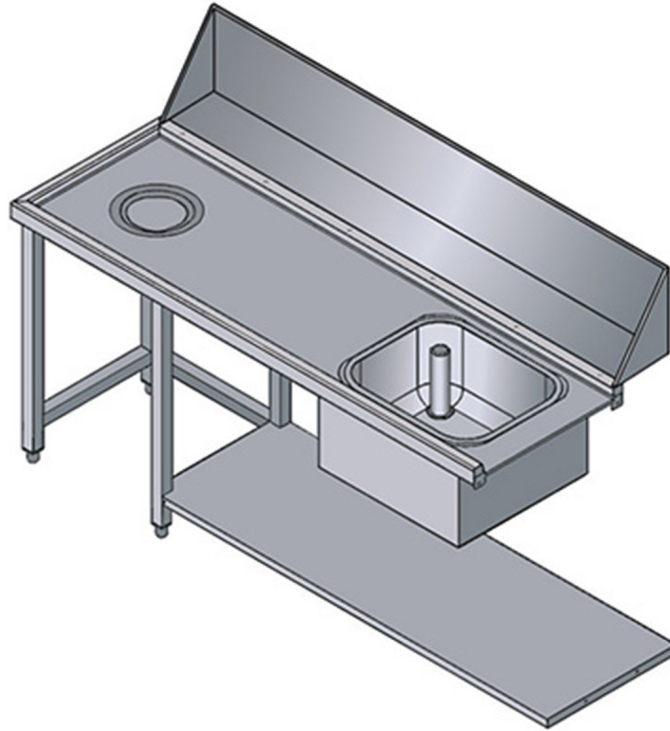

## PVS180SX

TABLE WITH SINK AND HOLE - LEFT-HAND SIDE ENTRY FOR MODELS ATR1500  
AND ATR1800

## TECHNICAL SPECIFICATIONS

**Width:** 1800 mm

**Depth:** 650 mm

**Height:** 870 mm

**Volume:** 0.90 m<sup>3</sup>