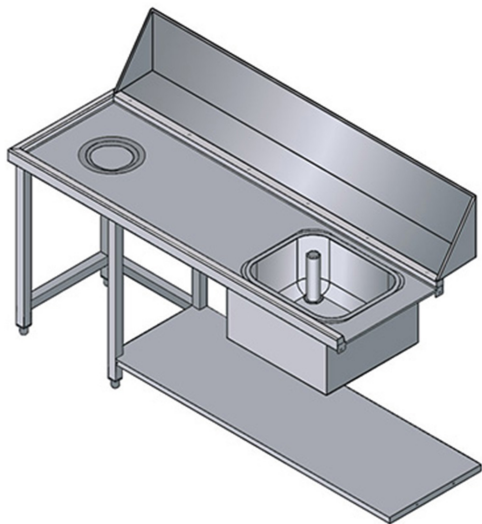

## PVS180SX

TABLE WITH SINK AND HOLE - LEFT-HAND SIDE ENTRY FOR MODELS ATR1500  
AND ATR1800

## TECHNICAL SPECIFICATIONS

**Width:** 1800 mm

**Depth:** 650 mm

**Height:** 870 mm

**Volume:** 0.90 m<sup>3</sup>