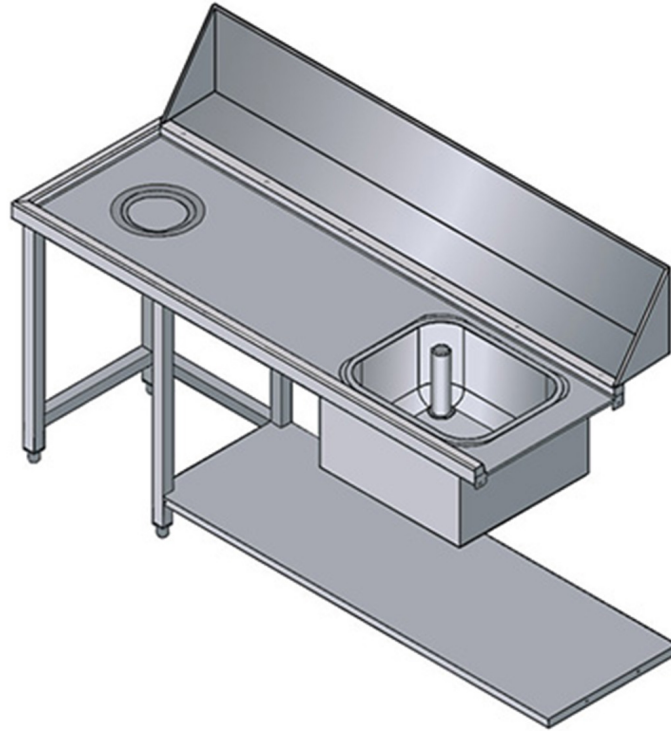

PVS180DX

TABLE WITH SINK AND HOLE - RIGHT-HAND SIDE ENTRY FOR MODELS ATR1500
AND ATR1800

TECHNICAL SPECIFICATIONS

Width: 1800 mm

Depth: 650 mm

Height: 870 mm

Volume: 0.90 m³