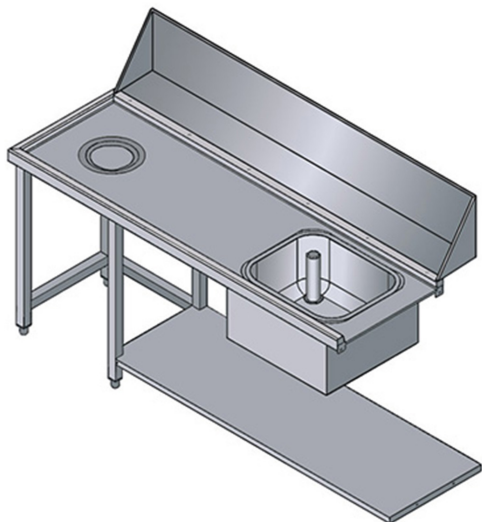

PVS180DX

TABLE WITH SINK AND HOLE - RIGHT-HAND SIDE ENTRY FOR MODELS ATR1500
AND ATR1800

TECHNICAL SPECIFICATIONS

Width: 1800 mm

Depth: 650 mm

Height: 870 mm

Volume: 0.90 m³