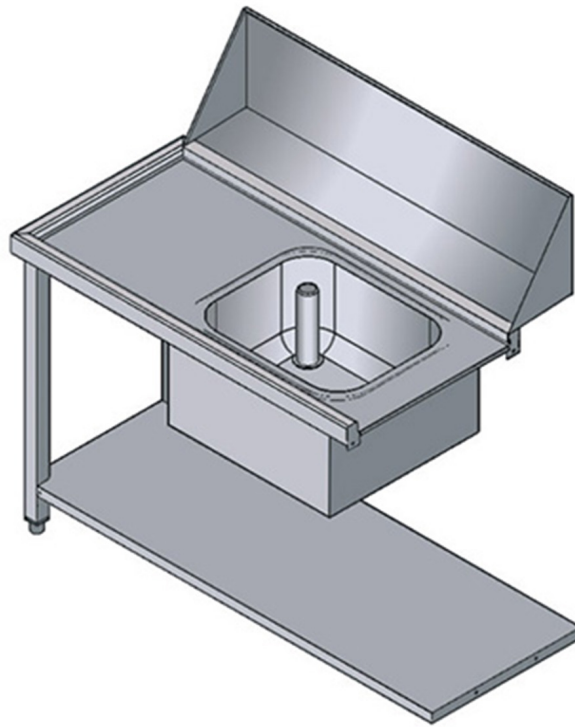

PVDX

TABLE WITH SINK - RIGHT-HAND SIDE ENTRY FOR MODELS ATR1500 AND ATR1800

TECHNICAL SPECIFICATIONS

Width: 1130 mm

Depth: 650 mm

Height: 870 mm

Volume: 0.57 m³