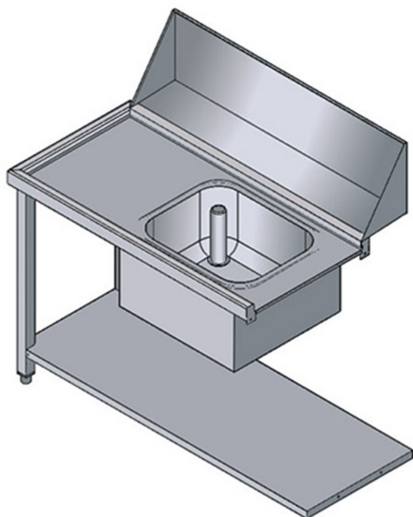

PVDX

TABLE WITH SINK - RIGHT-HAND SIDE ENTRY FOR MODELS ATR1500 AND ATR1800

TECHNICAL SPECIFICATIONS

Width: 1130 mm

Depth: 650 mm

Height: 870 mm

Volume: 0.57 m³