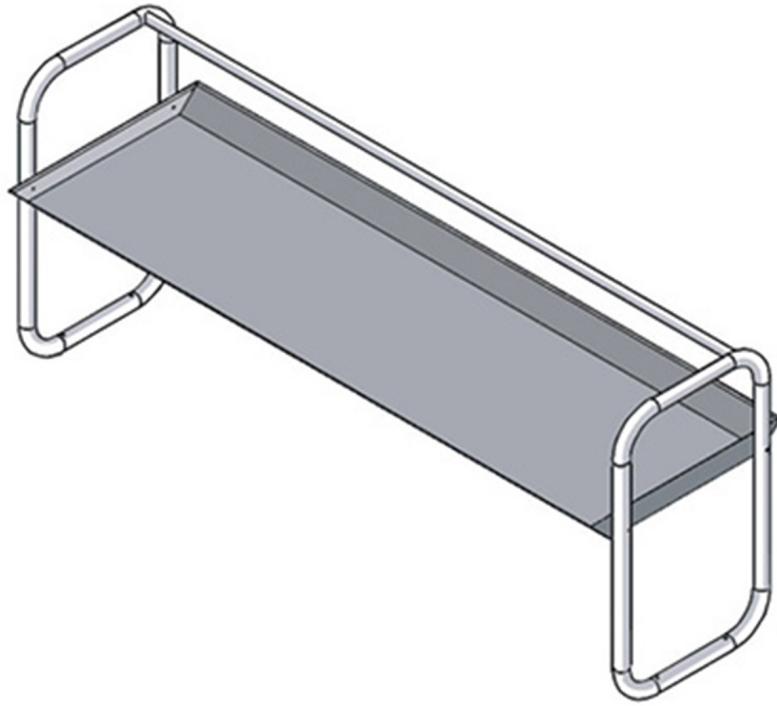

MC160

SORTING SHELF

TECHNICAL SPECIFICATIONS

Width: 1600 mm

Depth: 500 mm

Height: 670 mm

Volume: 0.54 m³