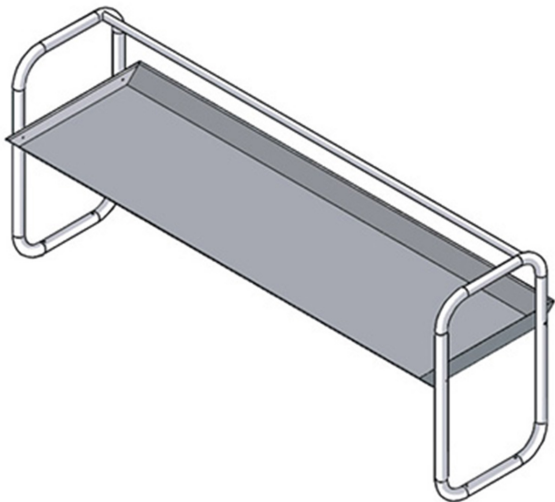

MC160

SORTING SHELF

TECHNICAL SPECIFICATIONS

Width: 1600 mm

Depth: 500 mm

Height: 670 mm

Volume: 0.54 m³