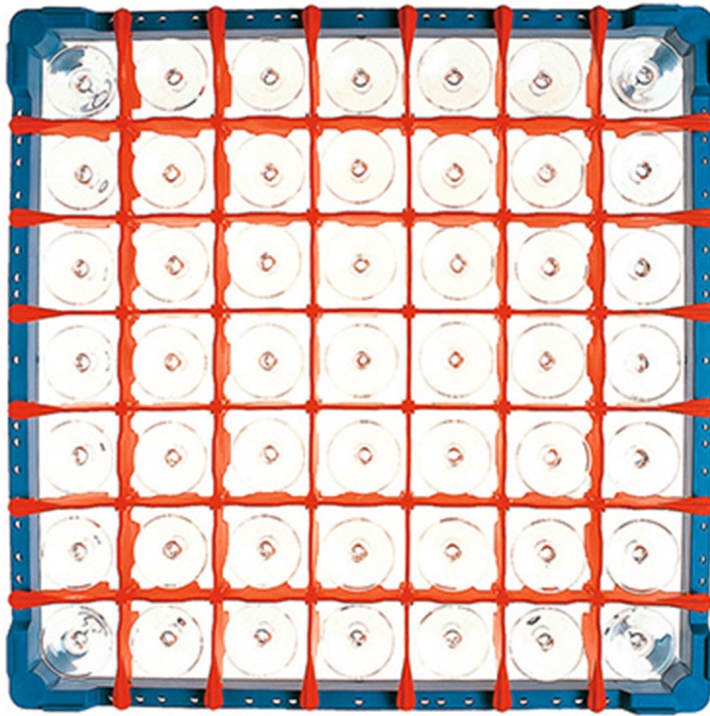

921549

RACK FOR GLASSES SQUARE COMPARTMENT 7 x 7 h. 215

PRODUCT DESCRIPTION

Dimensions 500 x 500 mm

TECHNICAL SPECIFICATIONS

Width: 500 mm

Depth: 500 mm

Height: 215 mm