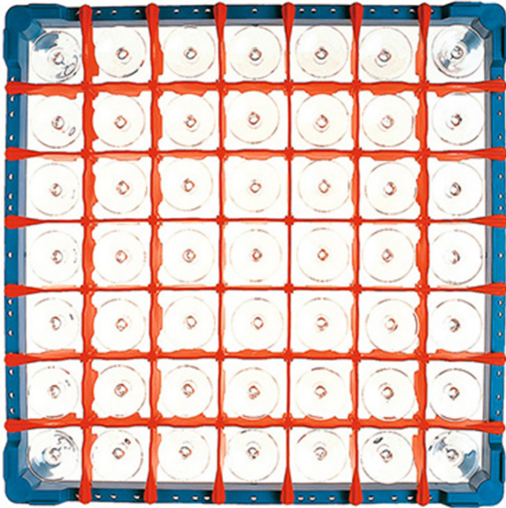

921549

RACK FOR GLASSES SQUARE COMPARTMENT 7 x 7 h. 215

PRODUCT DESCRIPTION

Dimensions 500 x 500 mm

TECHNICAL SPECIFICATIONS

Width: 500 mm

Depth: 500 mm

Height: 215 mm