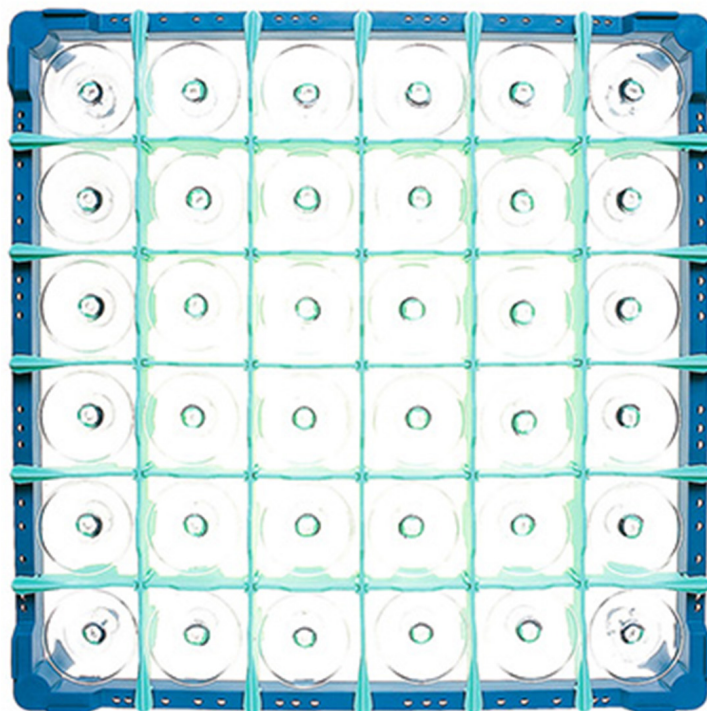

921536

RACK FOR GLASSES SQUARE COMPARTMENT 6 x 6 h. 215

PRODUCT DESCRIPTION

Dimensions 500 x 500 mm

TECHNICAL SPECIFICATIONS

Width: 500 mm

Depth: 500 mm

Height: 215 mm