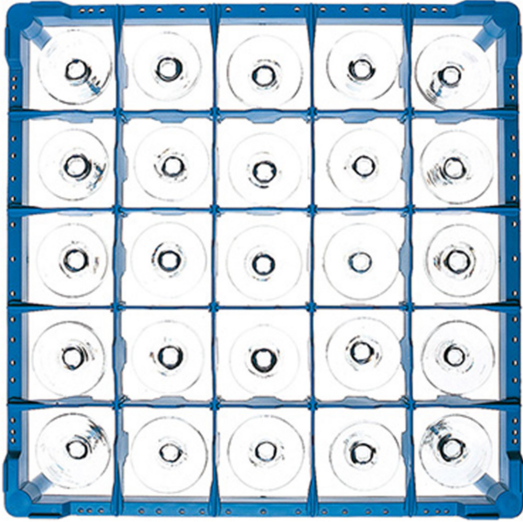

921525

RACK FOR GLASSES SQUARE COMPARTMENT 5 x 5 h. 215

PRODUCT DESCRIPTION

Dimensions 500 x 500 mm

TECHNICAL SPECIFICATIONS

Width: 500 mm

Depth: 500 mm

Height: 215 mm