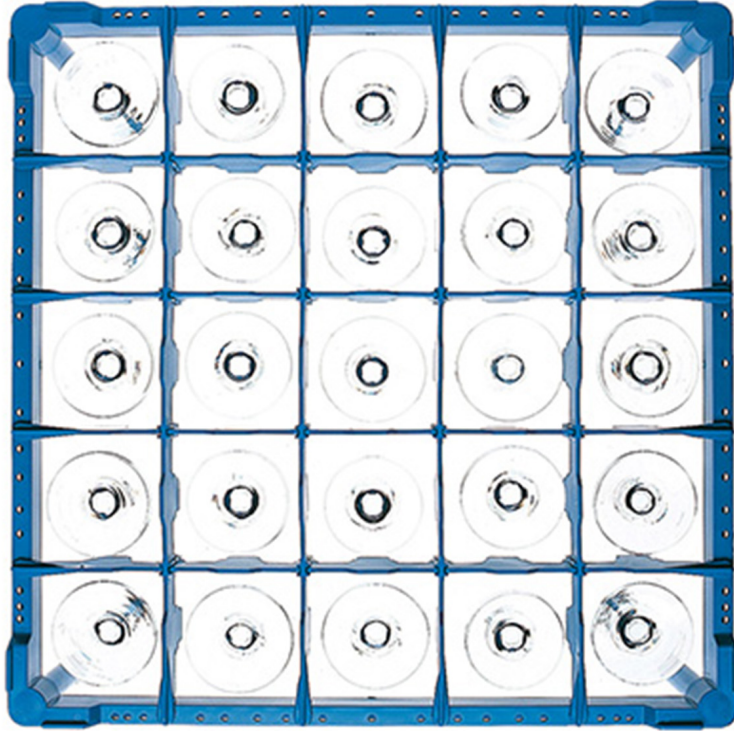

921525

RACK FOR GLASSES SQUARE COMPARTMENT 5 x 5 h. 215

PRODUCT DESCRIPTION

Dimensions 500 x 500 mm

TECHNICAL SPECIFICATIONS

Width: 500 mm

Depth: 500 mm

Height: 215 mm