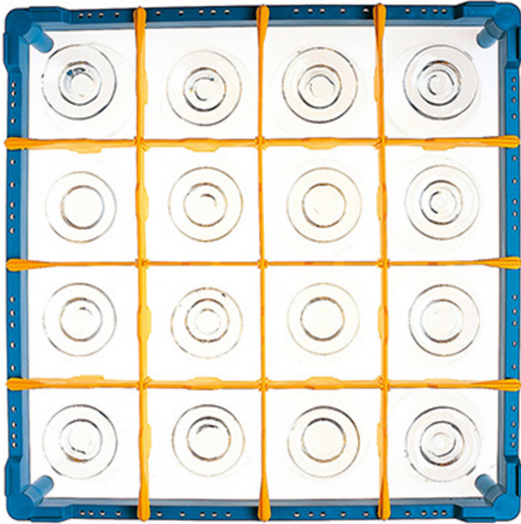

# 921516

RACK FOR GLASSES SQUARE COMPARTMENT 4 x 4 h. 215

## PRODUCT DESCRIPTION

Dimensions 500 x 500 mm

## TECHNICAL SPECIFICATIONS

**Width:** 500 mm

**Depth:** 500 mm

**Height:** 215 mm