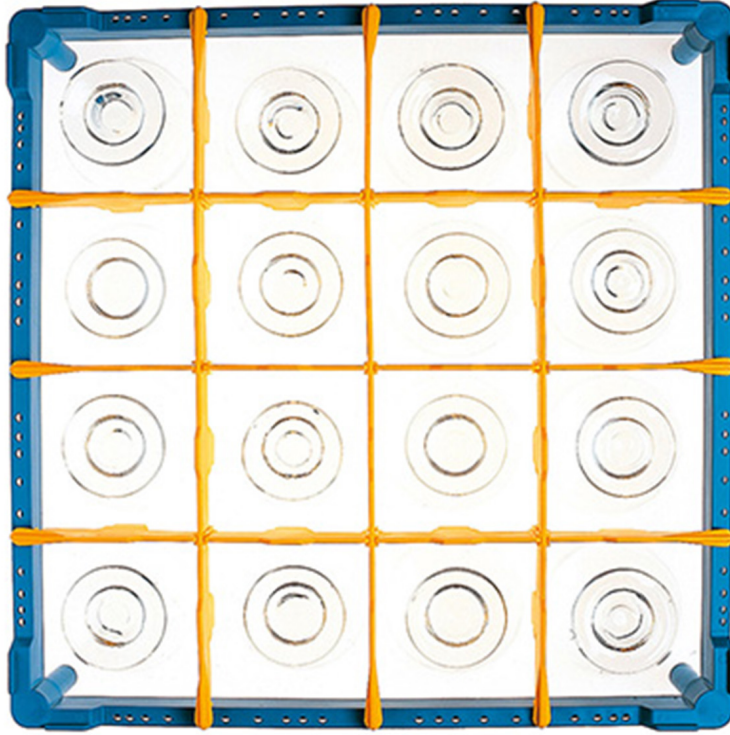

# 921516

RACK FOR GLASSES SQUARE COMPARTMENT 4 x 4 h. 215

## PRODUCT DESCRIPTION

Dimensions 500 x 500 mm

## TECHNICAL SPECIFICATIONS

**Width:** 500 mm

**Depth:** 500 mm

**Height:** 215 mm