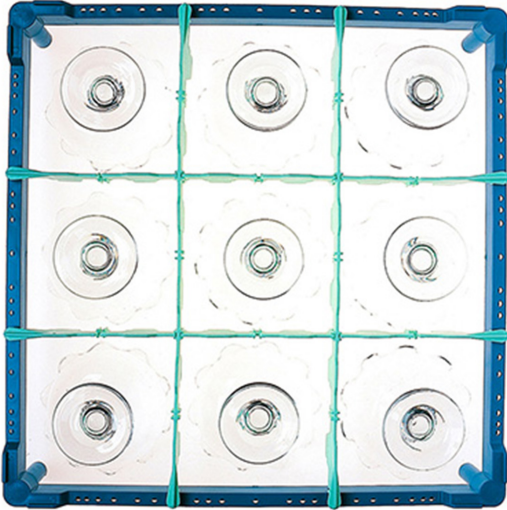

921509

RACK FOR GLASSES SQUARE COMPARTMENT 3 x 3 h. 215

PRODUCT DESCRIPTION

Dimensions 500 x 500 mm

TECHNICAL SPECIFICATIONS

Width: 500 mm

Depth: 500 mm

Height: 215 mm