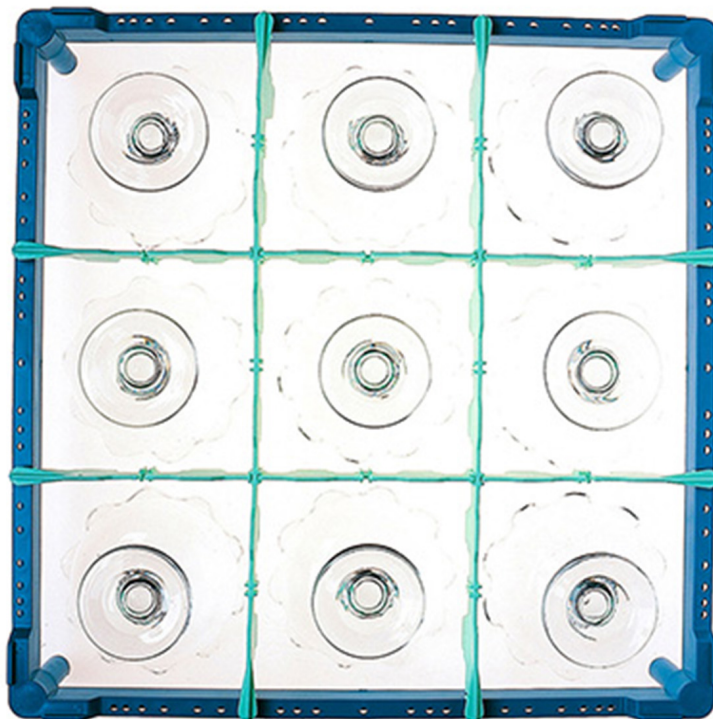

921509

RACK FOR GLASSES SQUARE COMPARTMENT 3 x 3 h. 215

PRODUCT DESCRIPTION

Dimensions 500 x 500 mm

TECHNICAL SPECIFICATIONS

Width: 500 mm

Depth: 500 mm

Height: 215 mm