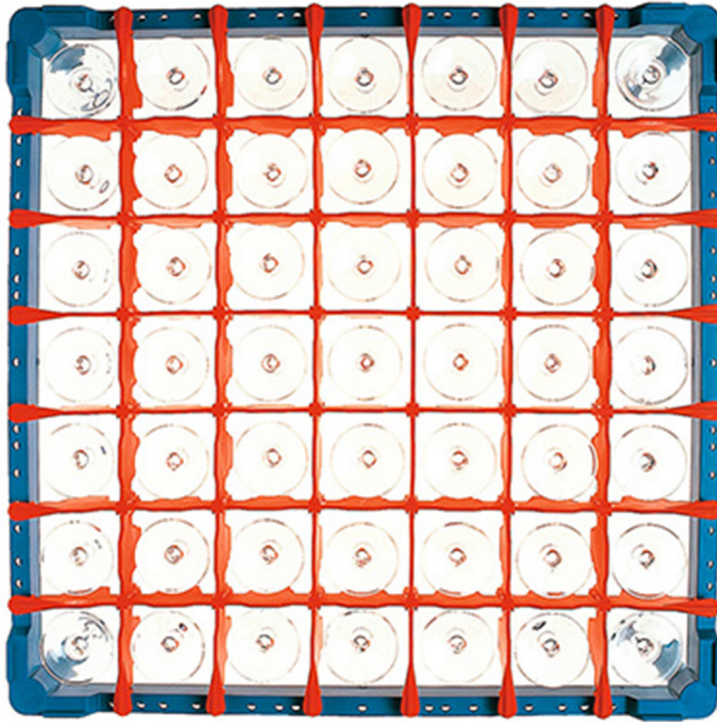

916549

RACK FOR GLASSES SQUARE COMPARTMENT 7 x 7 h. 165

PRODUCT DESCRIPTION

Dimensions 500 x 500 mm

TECHNICAL SPECIFICATIONS

Width: 500 mm

Depth: 500 mm

Height: 165 mm