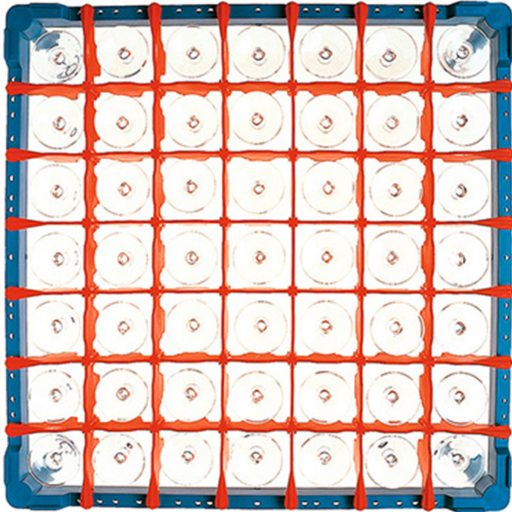

916549

RACK FOR GLASSES SQUARE COMPARTMENT 7 x 7 h. 165

PRODUCT DESCRIPTION

Dimensions 500 x 500 mm

TECHNICAL SPECIFICATIONS

Width: 500 mm

Depth: 500 mm

Height: 165 mm