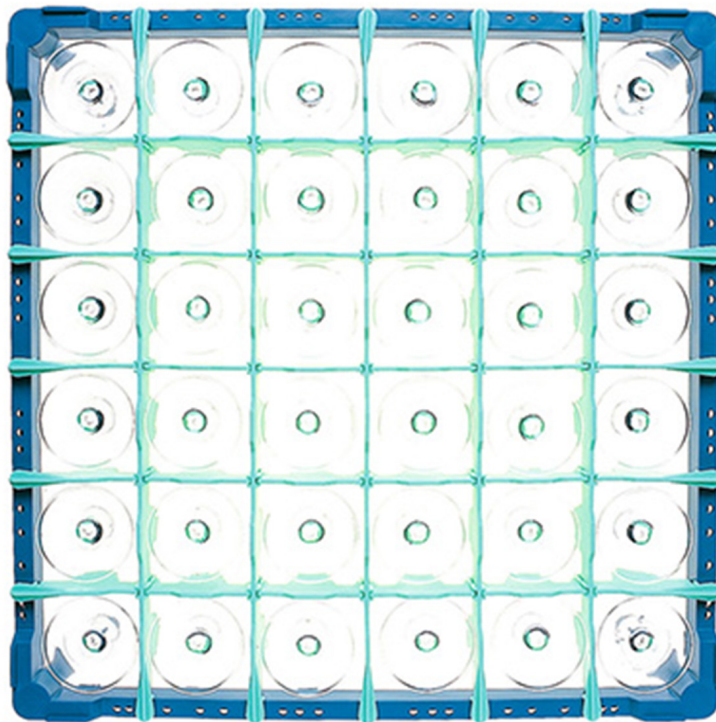

916536

RACK FOR GLASSES SQUARE COMPARTMENT 6 x 6 h. 165

PRODUCT DESCRIPTION

Dimensions 500 x 500 mm

TECHNICAL SPECIFICATIONS

Width: 500 mm

Depth: 500 mm

Height: 165 mm