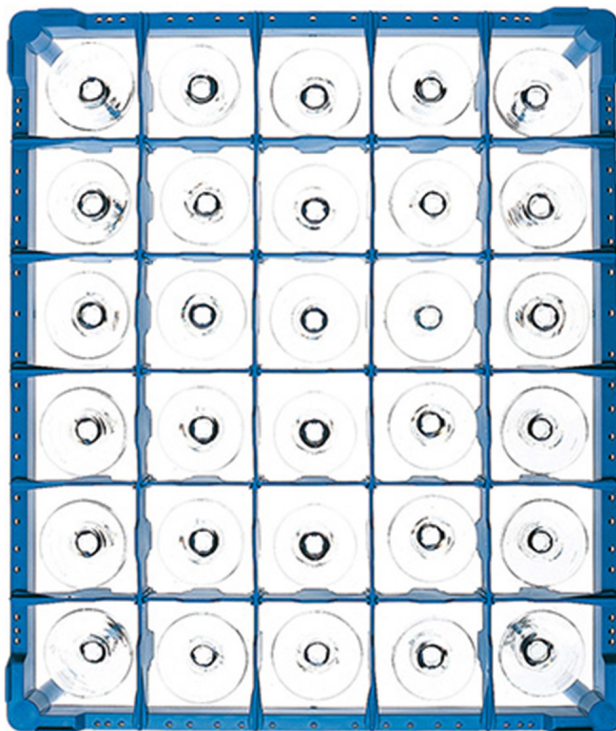

# 916530

RACK FOR GLASSES RECTANGULAR COMPARTMENT 5 x 6 h. 165

## PRODUCT DESCRIPTION

Dimensions 500 x 500 mm

## TECHNICAL SPECIFICATIONS

**Width:** 500 mm

**Depth:** 500 mm

**Height:** 165 mm