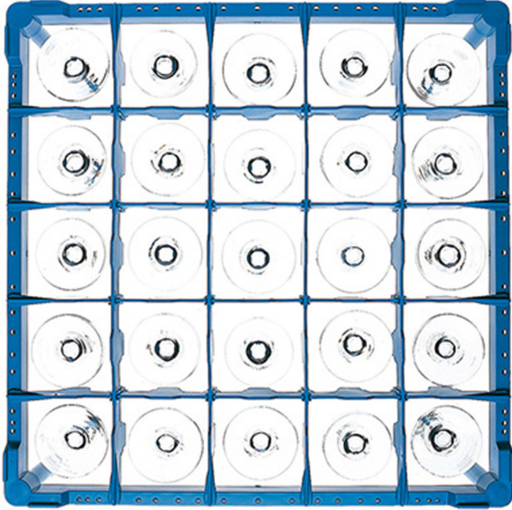

916525

RACK FOR GLASSES SQUARE COMPARTMENT 5 x 5 h. 165

PRODUCT DESCRIPTION

Dimensions 500 x 500 mm

TECHNICAL SPECIFICATIONS

Width: 500 mm

Depth: 500 mm

Height: 165 mm