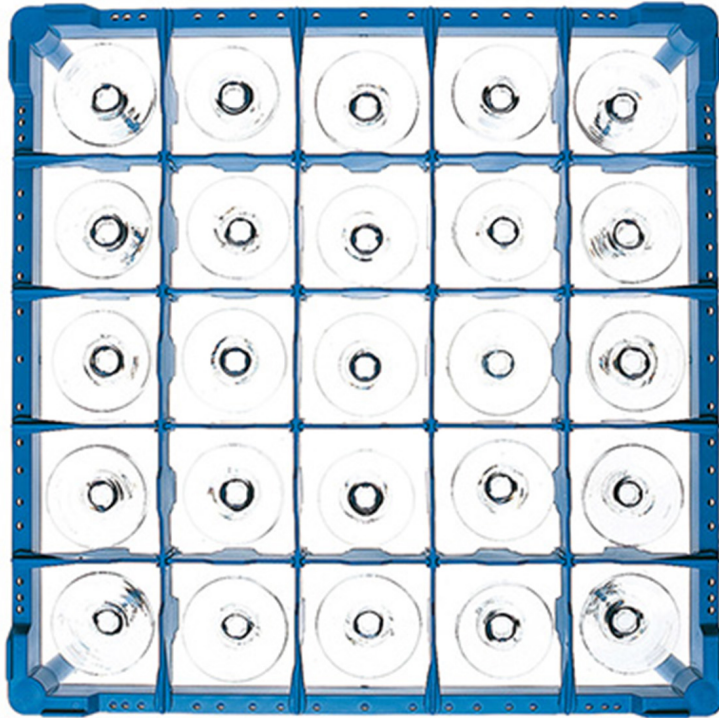

916525

RACK FOR GLASSES SQUARE COMPARTMENT 5 x 5 h. 165

PRODUCT DESCRIPTION

Dimensions 500 x 500 mm

TECHNICAL SPECIFICATIONS

Width: 500 mm

Depth: 500 mm

Height: 165 mm