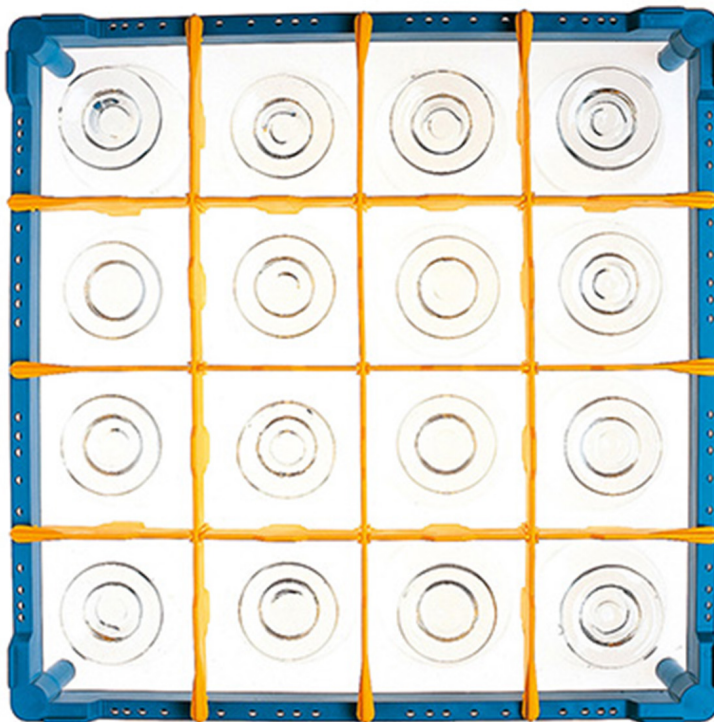

916516

RACK FOR GLASSES SQUARE COMPARTMENT 4 x 4 h. 165

PRODUCT DESCRIPTION

Dimensions 500 x 500 mm

TECHNICAL SPECIFICATIONS

Width: 500 mm

Depth: 500 mm

Height: 165 mm