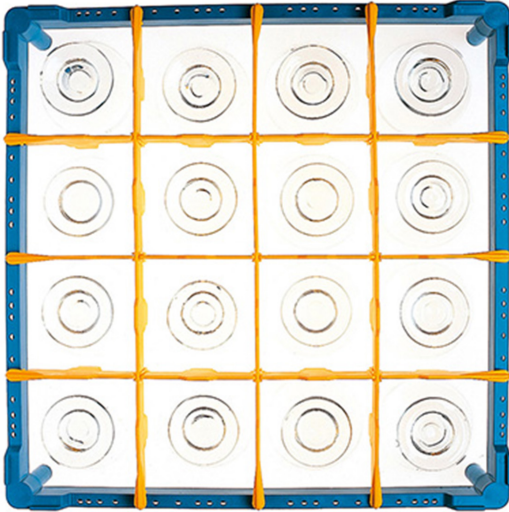

916516

RACK FOR GLASSES SQUARE COMPARTMENT 4 x 4 h. 165

PRODUCT DESCRIPTION

Dimensions 500 x 500 mm

TECHNICAL SPECIFICATIONS

Width: 500 mm

Depth: 500 mm

Height: 165 mm