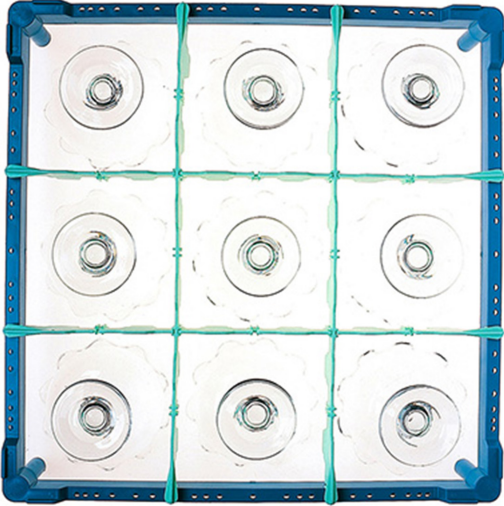

916509

RACK FOR GLASSES SQUARE COMPARTMENT 3 x 3 h. 165

PRODUCT DESCRIPTION

Dimensions 500 x 500 mm

TECHNICAL SPECIFICATIONS

Width: 500 mm

Depth: 500 mm

Height: 165 mm