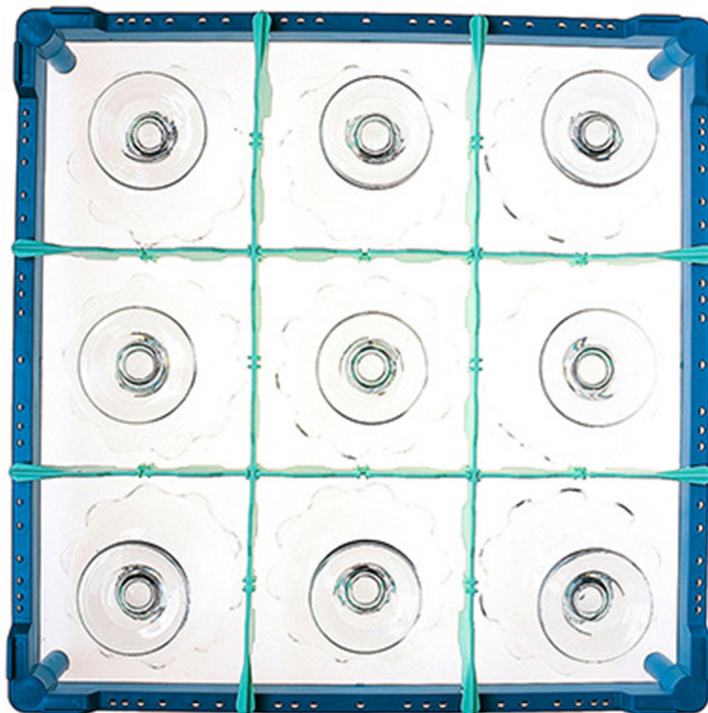

916509

RACK FOR GLASSES SQUARE COMPARTMENT 3 x 3 h. 165

PRODUCT DESCRIPTION

Dimensions 500 x 500 mm

TECHNICAL SPECIFICATIONS

Width: 500 mm

Depth: 500 mm

Height: 165 mm