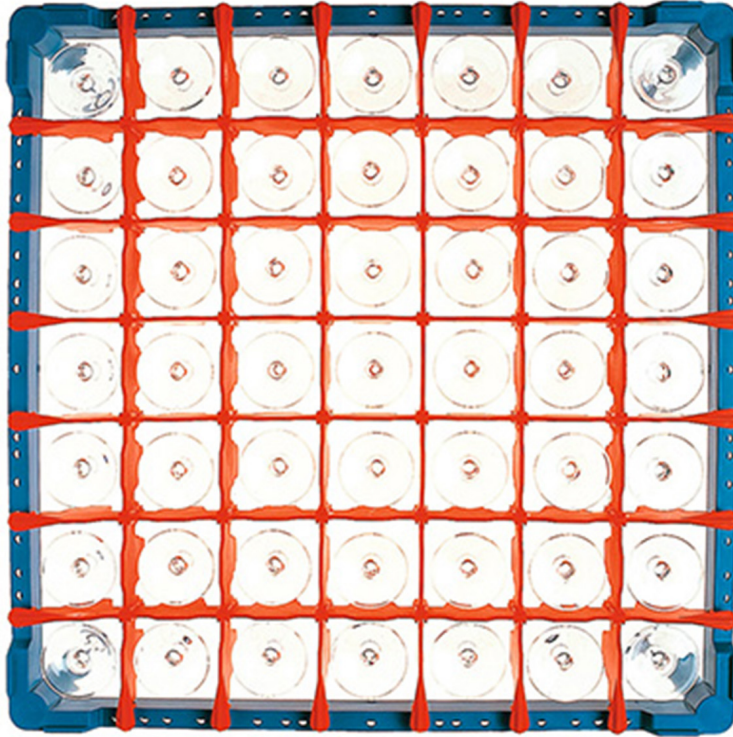

# 911549

RACK FOR GLASSES SQUARE COMPARTMENT 7 x 7 h. 115

## PRODUCT DESCRIPTION

Dimensions 500 x 500 mm

## TECHNICAL SPECIFICATIONS

**Width:** 500 mm

**Depth:** 500 mm

**Height:** 115 mm