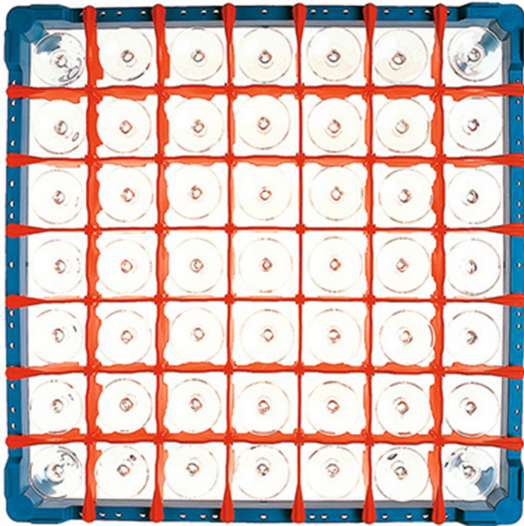

# 911549

RACK FOR GLASSES SQUARE COMPARTMENT 7 x 7 h. 115

## PRODUCT DESCRIPTION

Dimensions 500 x 500 mm

## TECHNICAL SPECIFICATIONS

**Width:** 500 mm

**Depth:** 500 mm

**Height:** 115 mm